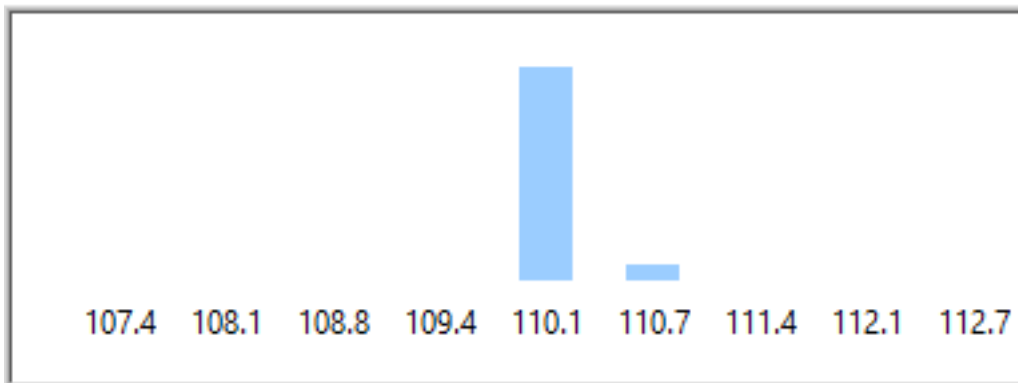

Frequency	LowerLimit	UpperLimit	CP	CPK	Cpl	Cpu
1965.220	107.1140	113.0393	7.101	6.814	7.389	6.814

Distribution Chart

Figure81 Distribution 1965.220Hz

Bar Chart

Figure82 Bar Chart 1965.220Hz

Frequency	LowerLimit	UpperLimit	CP	CPK	Cpl	Cpu
2034.551	107.9060	113.9060	6.955	6.652	7.258	6.652