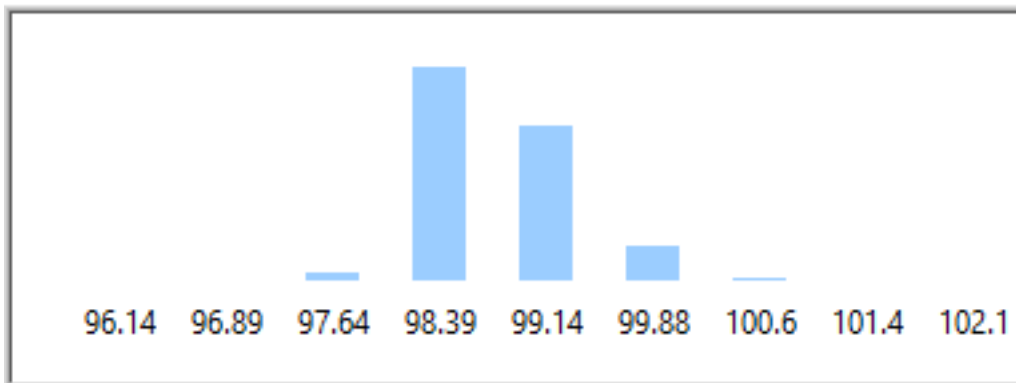

Bar Chart

Figure178 Bar Chart 10359.092Hz

Frequency	LowerLimit	UpperLimit	CP	CPK	Cpl	Cpu
10723.326	95.1460	102.1154	2.193	1.975	1.975	2.411