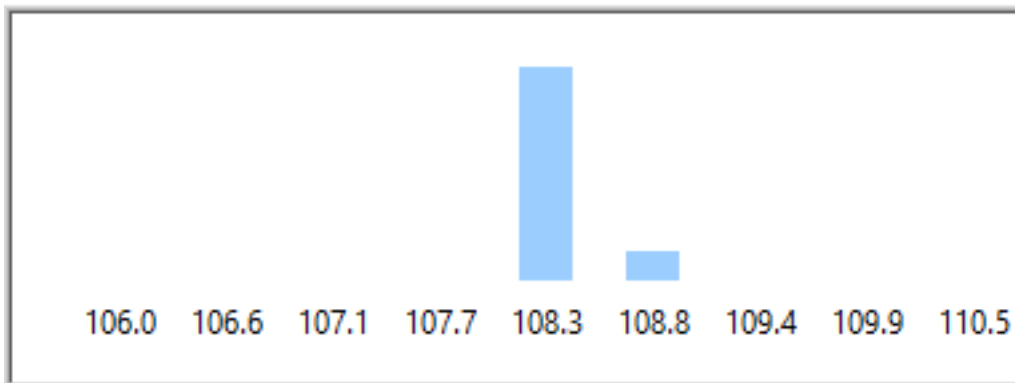

Bar Chart

Figure68 Bar Chart 1542.263Hz

Frequency	LowerLimit	UpperLimit	CP	CPK	Cpl	Cpu
1596.490	105.7394	110.7805	6.602	6.302	6.901	6.302

Distribution Chart

Figure69 Distribution 1596.490Hz

Bar Chart

Figure70 Bar Chart 1596.490Hz