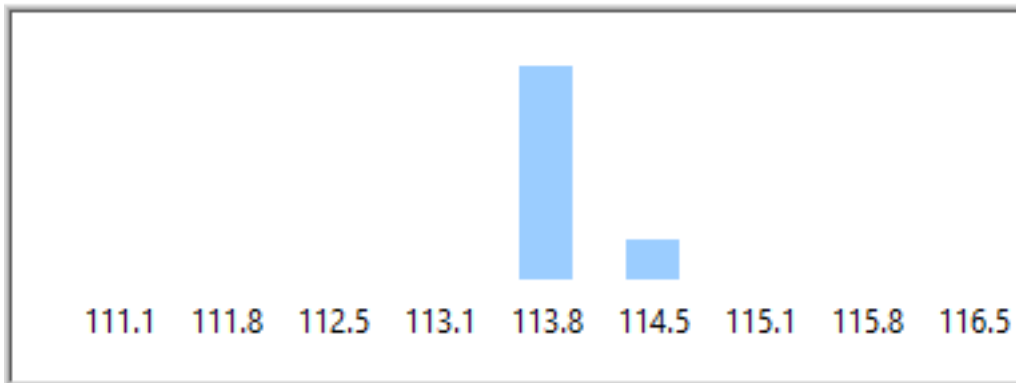

Bar Chart

Figure88 Bar Chart 2180.387Hz

Frequency	LowerLimit	UpperLimit	CP	CPK	Cpl	Cpu
2257.309	110.8158	116.8158	5.974	5.626	6.323	5.626

Distribution Chart

Figure89 Distribution 2257.309Hz

Bar Chart

Figure90 Bar Chart 2257.309Hz