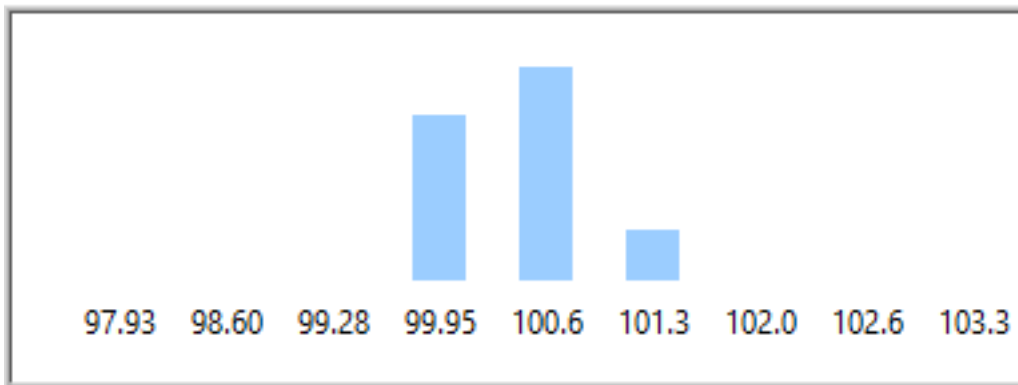

Frequency	LowerLimit	UpperLimit	CP	CPK	Cpl	Cpu
9336.824	97.5984	103.6372	2.801	2.655	2.655	2.947

Distribution Chart

Figure171 Distribution 9336.824Hz

Bar Chart

Figure172 Bar Chart 9336.824Hz

Frequency	LowerLimit	UpperLimit	CP	CPK	Cpl	Cpu
9665.114	97.3781	103.6491	2.732	2.549	2.549	2.916