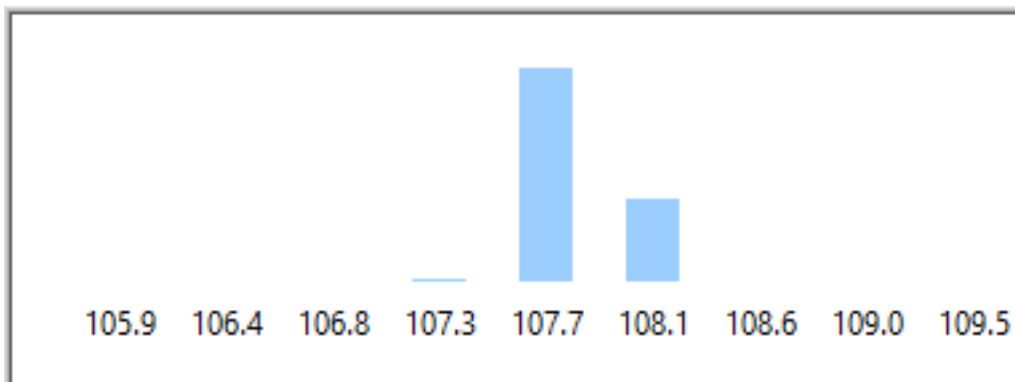

Figure55 Distribution 1252.891Hz

Bar Chart

Figure56 Bar Chart 1252.891Hz

Frequency	LowerLimit	UpperLimit	CP	CPK	Cpl	Cpu
1296.944	105.6117	109.7686	5.576	5.230	5.923	5.230

Distribution Chart

Figure57 Distribution 1296.944Hz