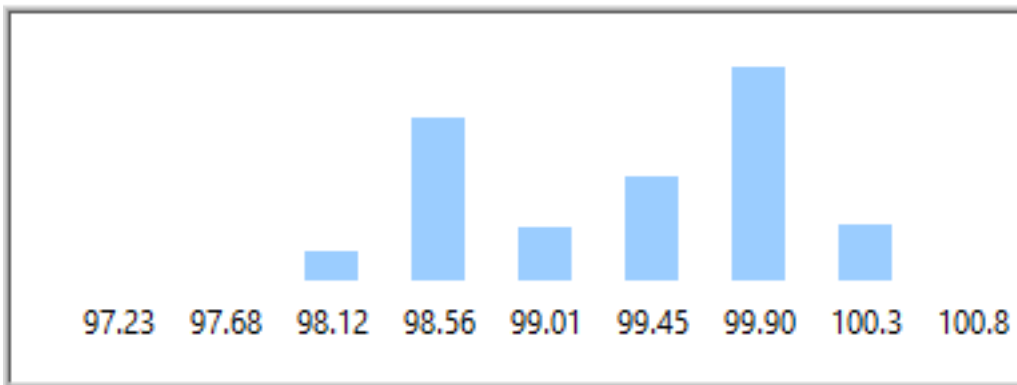

Figure135 Distribution 5005.692Hz

Bar Chart

Figure136 Bar Chart 5005.692Hz

Frequency	LowerLimit	UpperLimit	CP	CPK	Cpl	Cpu
5182.288	96.2813	100.3575	1.071	0.895	1.246	0.895

Distribution Chart

Figure137 Distribution 5182.288Hz