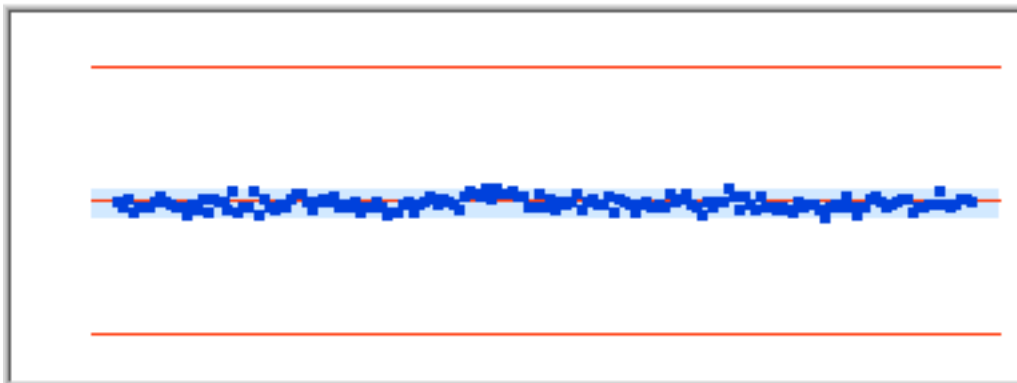

Distribution Chart

Figure113 Distribution 3420.042Hz

Bar Chart

Figure114 Bar Chart 3420.042Hz

Frequency	LowerLimit	UpperLimit	CP	CPK	Cpl	Cpu
3540.698	104.2948	110.2300	7.145	6.933	6.933	7.357

Distribution Chart