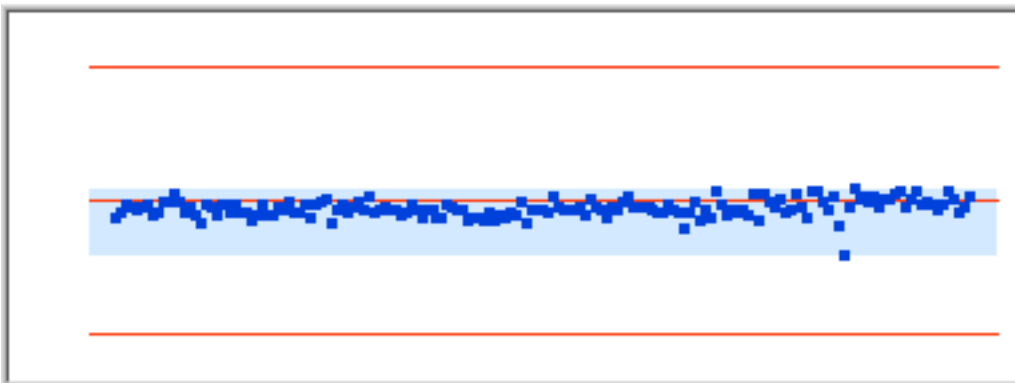

Distribution Chart

Figure5 Distribution 527.139Hz

Bar Chart

Figure6 Bar Chart 527.139Hz

Frequency	LowerLimit	UpperLimit	CP	CPK	Cpl	Cpu
545.674	97.5770	102.5770	5.128	4.777	4.777	5.478

Distribution Chart

Figure7 Distribution 545.674Hz