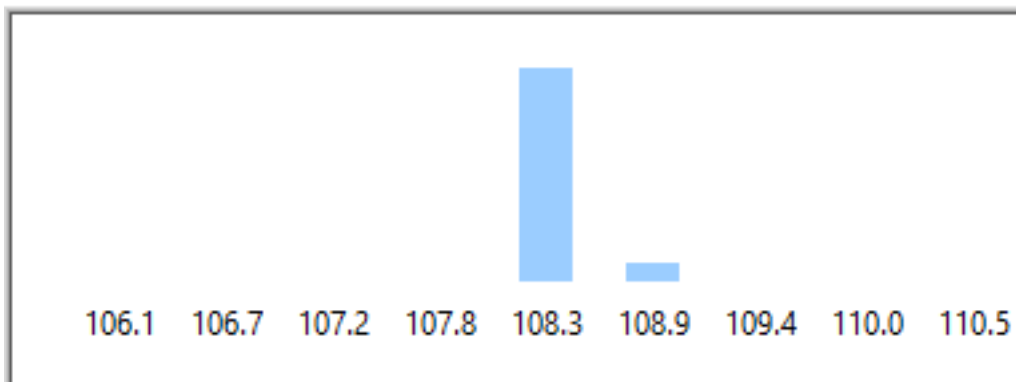

Frequency	LowerLimit	UpperLimit	CP	CPK	Cpl	Cpu
826.844	105.8670	110.7931	7.235	6.892	7.578	6.892

Distribution Chart

Figure31 Distribution 826.844Hz

Bar Chart

Figure32 Bar Chart 826.844Hz

Frequency	LowerLimit	UpperLimit	CP	CPK	Cpl	Cpu
856.014	106.1940	111.0423	6.762	6.451	7.073	6.451