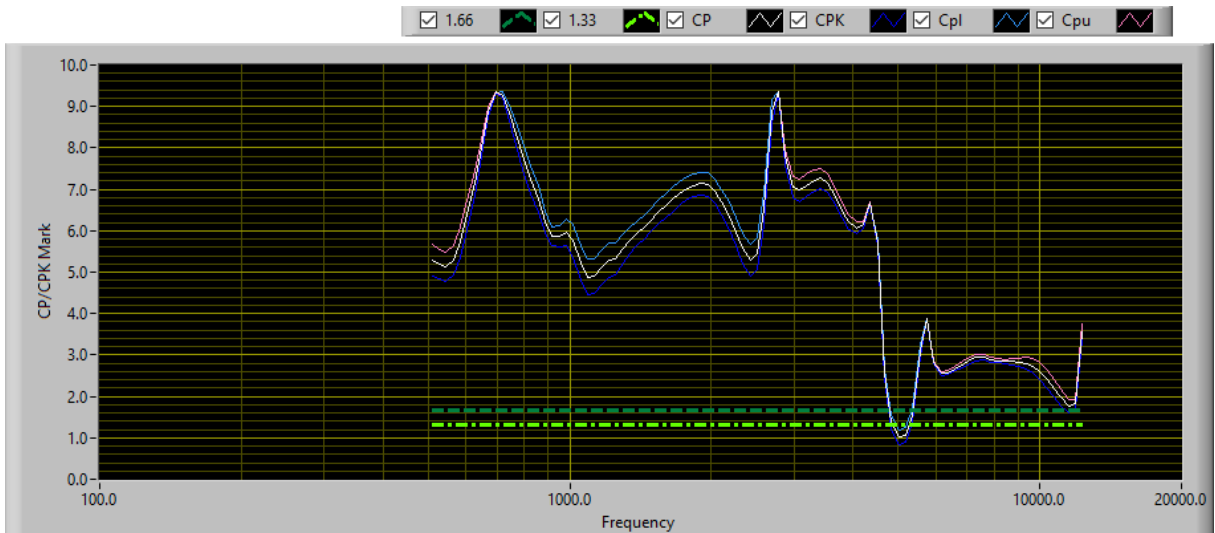


SONOS

CP/CPK Analysis Report

Processed Data = 163

All Curve - Ori Limits

Figure1 All Curve - Ori Limits

Figure2 CP/CPK - Ori Limits

Frequency	LowerLimit	UpperLimit	CP	CPK	Cpl	Cpu
509.176	95.4931	100.4931	5.292	4.906	4.906	5.677
527.139	96.5208	101.5208	5.180	4.826	4.826	5.534
545.674	97.5770	102.5770	5.128	4.777	4.777	5.478
564.925	98.6372	103.6372	5.297	4.936	4.936	5.657
584.855	99.6523	104.6523	5.729	5.363	5.363	6.095
605.419	100.5822	105.5822	6.384	6.039	6.039	6.729
626.777	101.4264	106.4264	7.158	6.870	6.870	7.446
648.889	102.2113	107.2113	8.009	7.800	7.800	8.219
671.705	102.9548	107.9548	8.866	8.744	8.744	8.988
695.402	103.6437	108.6437	9.348	9.326	9.326	9.370
719.935	104.2406	109.2406	9.274	9.187	9.361	9.187
745.248	104.7359	109.7359	8.849	8.652	9.046	8.652
771.540	105.1540	110.1540	8.245	7.962	8.528	7.962
798.667	105.5134	110.5134	7.711	7.378	8.044	7.378