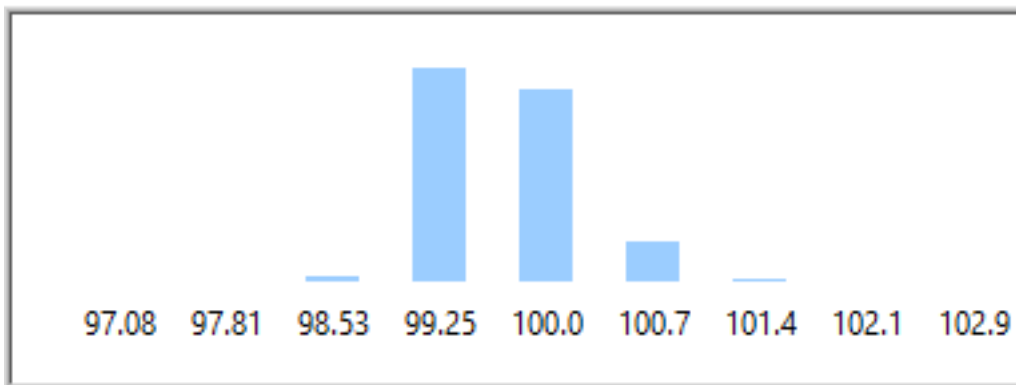

Bar Chart

Figure176 Bar Chart 10006.089Hz

Frequency	LowerLimit	UpperLimit	CP	CPK	Cpl	Cpu
10359.092	95.7665	102.5037	2.410	2.191	2.191	2.630