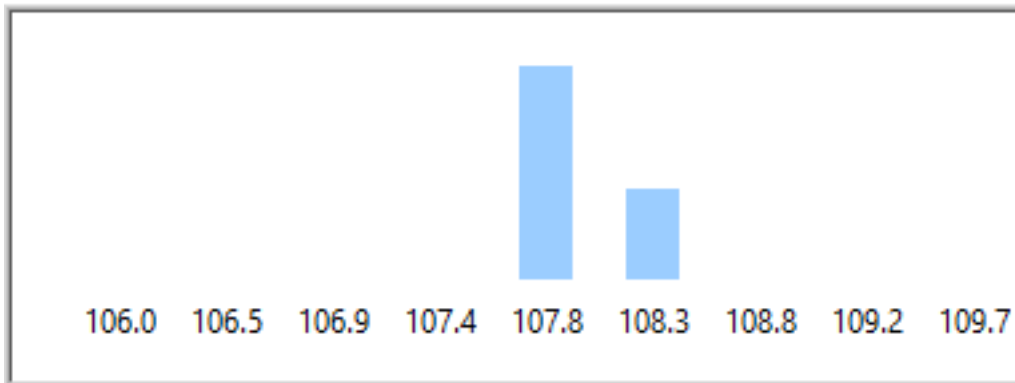

Distribution Chart

Figure53 Distribution 1210.197Hz

Bar Chart

Figure54 Bar Chart 1210.197Hz

Frequency	LowerLimit	UpperLimit	CP	CPK	Cpl	Cpu
1252.891	105.6948	109.7046	5.327	4.945	5.708	4.945

Distribution Chart