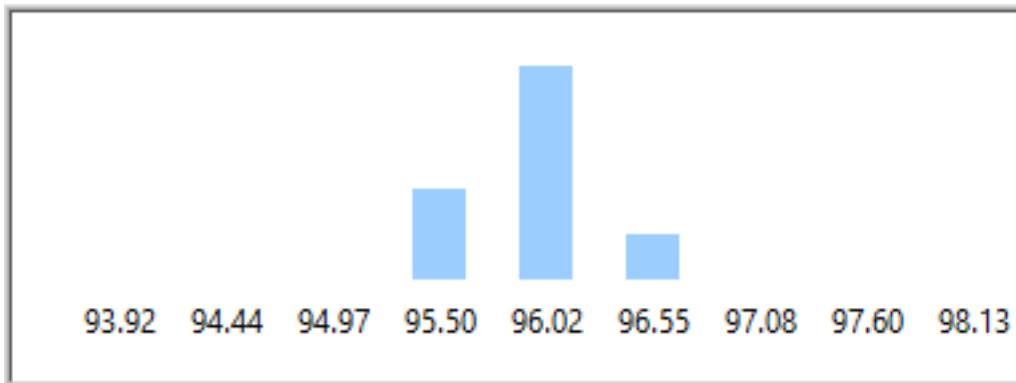

Figure155 Distribution 7077.649Hz

Bar Chart

Figure156 Bar Chart 7077.649Hz

Frequency	LowerLimit	UpperLimit	CP	CPK	Cpl	Cpu
7326.505	93.3459	98.1588	2.941	2.865	2.865	3.016

Distribution Chart

Figure157 Distribution 7326.505Hz