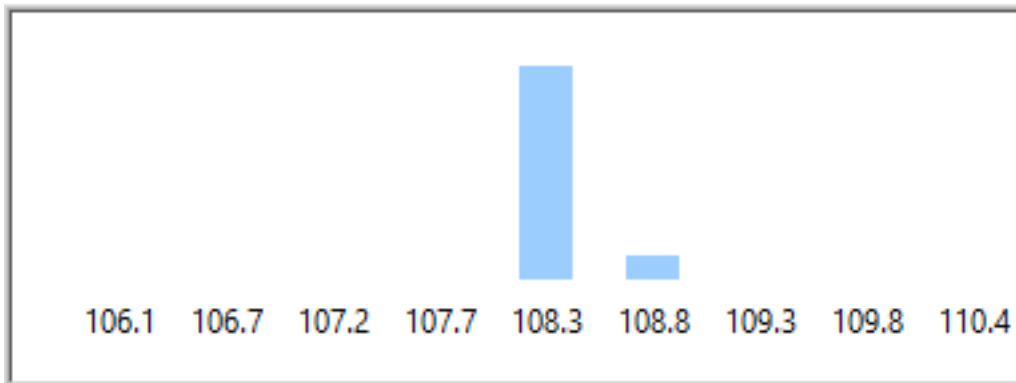

Figure65 Distribution 1489.708Hz

Bar Chart

Figure66 Bar Chart 1489.708Hz

Frequency	LowerLimit	UpperLimit	CP	CPK	Cpl	Cpu
1542.263	105.8257	110.7198	6.433	6.151	6.716	6.151

Distribution Chart

Figure67 Distribution 1542.263Hz