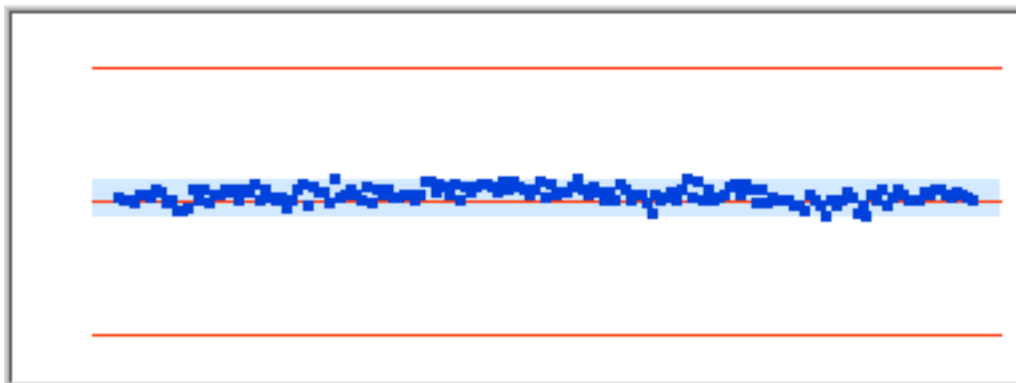

Figure35 Distribution 886.112Hz

Bar Chart

Figure36 Bar Chart 886.112Hz

Frequency	LowerLimit	UpperLimit	CP	CPK	Cpl	Cpu
917.373	106.7630	111.4563	5.871	5.637	6.105	5.637

Distribution Chart

Figure37 Distribution 917.373Hz