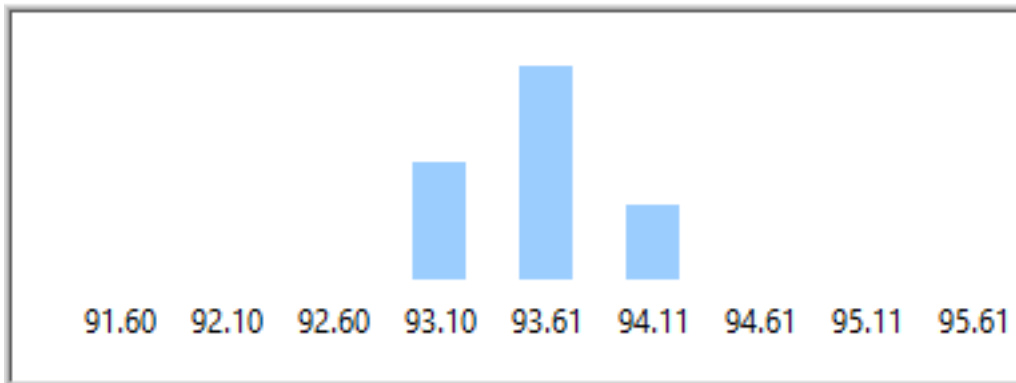

Bar Chart

Figure148 Bar Chart 6161.822Hz

Frequency	LowerLimit	UpperLimit	CP	CPK	Cpl	Cpu
6379.205	91.3460	95.8643	2.579	2.531	2.531	2.627

Distribution Chart

Figure149 Distribution 6379.205Hz

Bar Chart

Figure150 Bar Chart 6379.205Hz