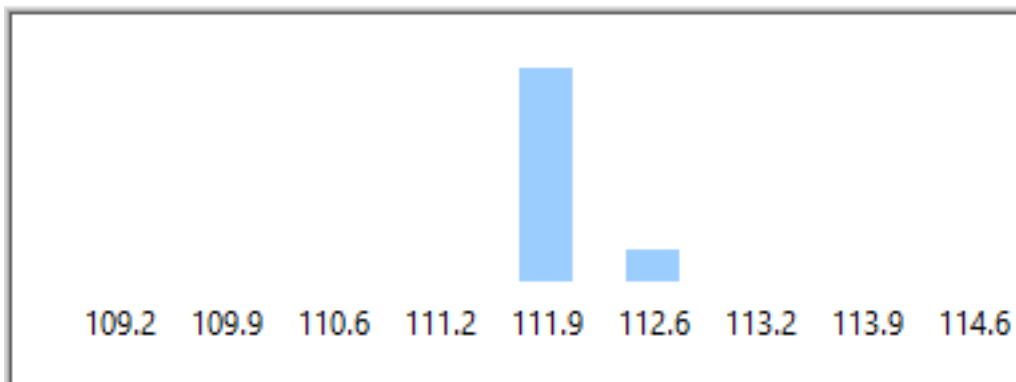

Figure85 Distribution 2106.087Hz

Bar Chart

Figure86 Bar Chart 2106.087Hz

Frequency	LowerLimit	UpperLimit	CP	CPK	Cpl	Cpu
2180.387	109.8828	115.8828	6.357	6.024	6.690	6.024

Distribution Chart

Figure87 Distribution 2180.387Hz