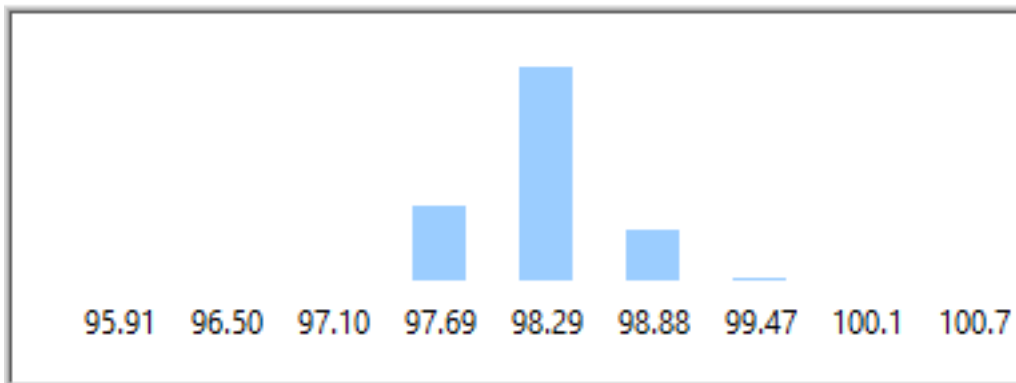

Figure165 Distribution 8415.437Hz

Bar Chart

Figure166 Bar Chart 8415.437Hz

Frequency	LowerLimit	UpperLimit	CP	CPK	Cpl	Cpu
8711.331	96.4473	102.0199	2.840	2.771	2.771	2.908

Distribution Chart

Figure167 Distribution 8711.331Hz