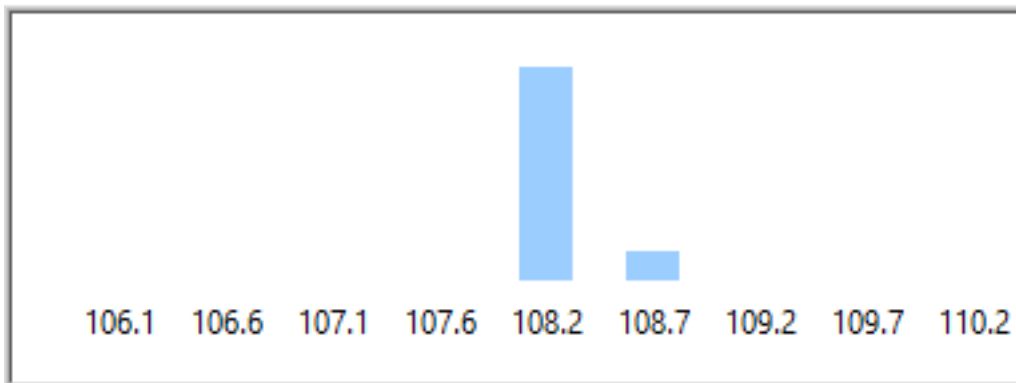

Distribution Chart

Figure63 Distribution 1438.943Hz

Bar Chart

Figure64 Bar Chart 1438.943Hz

Frequency	LowerLimit	UpperLimit	CP	CPK	Cpl	Cpu
1489.708	105.8820	110.6285	6.256	5.985	6.528	5.985

Distribution Chart