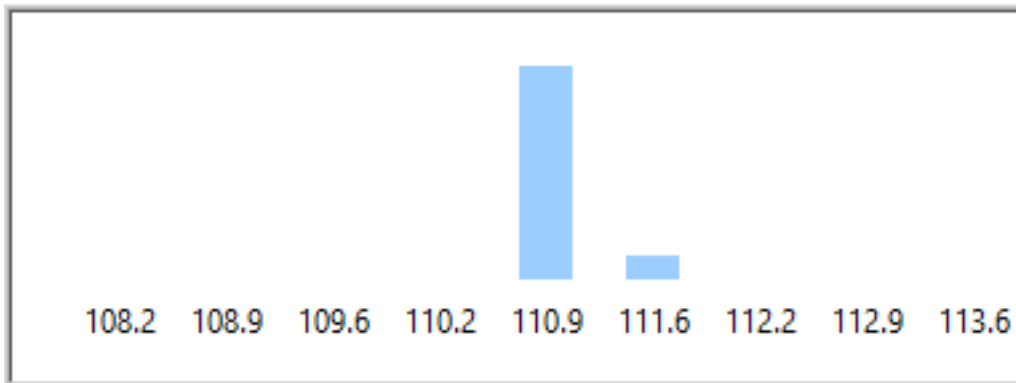

Distribution Chart

Figure83 Distribution 2034.551Hz

Bar Chart

Figure84 Bar Chart 2034.551Hz

Frequency	LowerLimit	UpperLimit	CP	CPK	Cpl	Cpu
2106.087	108.8945	114.8945	6.685	6.367	7.002	6.367

Distribution Chart