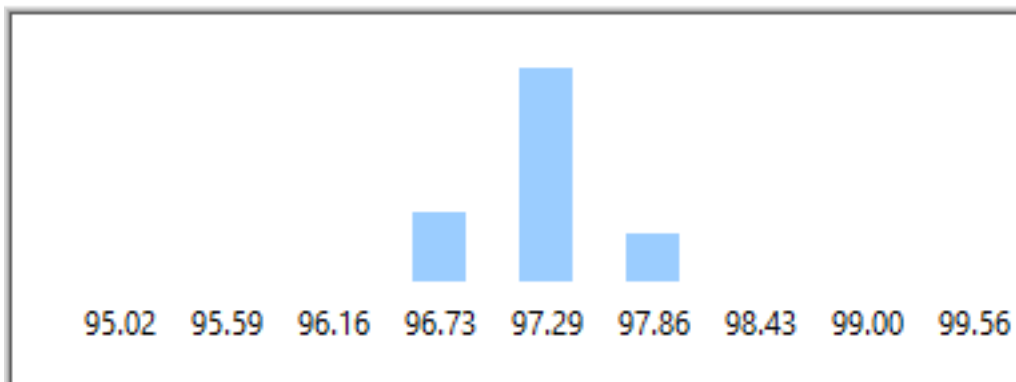

Distribution Chart

Figure163 Distribution 8128.667Hz

Bar Chart

Figure164 Bar Chart 8128.667Hz

Frequency	LowerLimit	UpperLimit	CP	CPK	Cpl	Cpu
8415.437	95.6149	100.9552	2.851	2.803	2.803	2.900

Distribution Chart