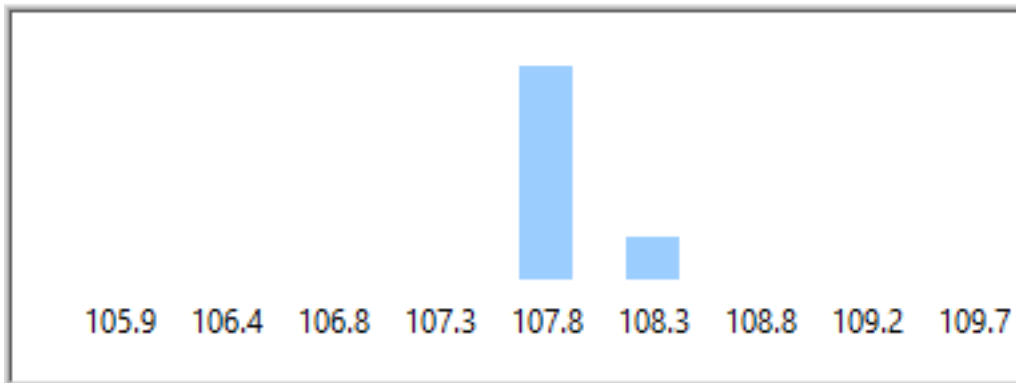

Bar Chart

Figure58 Bar Chart 1296.944Hz

Frequency	LowerLimit	UpperLimit	CP	CPK	Cpl	Cpu
1342.698	105.6518	109.9562	5.769	5.455	6.084	5.455

Distribution Chart

Figure59 Distribution 1342.698Hz

Bar Chart

Figure60 Bar Chart 1342.698Hz