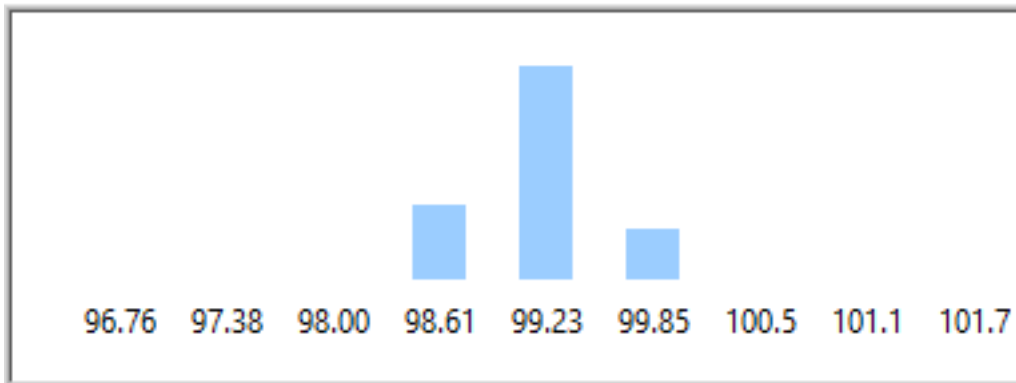

Bar Chart

Figure168 Bar Chart 8711.331Hz

Frequency	LowerLimit	UpperLimit	CP	CPK	Cpl	Cpu
9018.656	97.1927	102.9983	2.824	2.720	2.720	2.928

Distribution Chart

Figure169 Distribution 9018.656Hz

Bar Chart

Figure170 Bar Chart 9018.656Hz