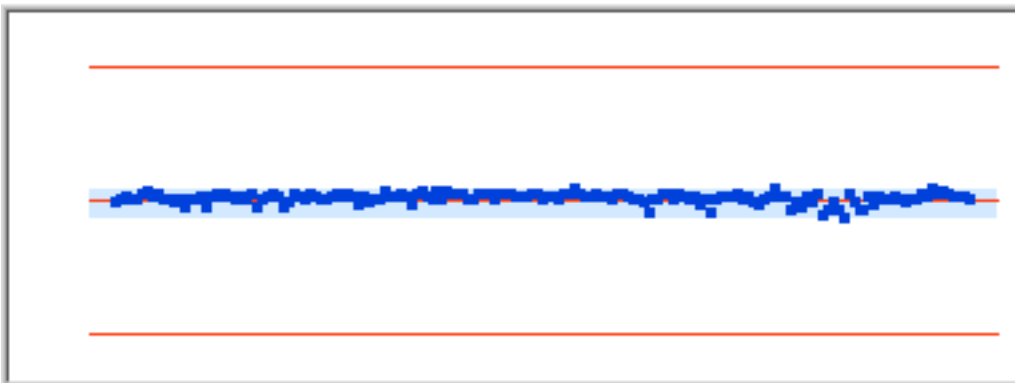

Distribution Chart

Figure23 Distribution 719.935Hz

Bar Chart

Figure24 Bar Chart 719.935Hz

Frequency	LowerLimit	UpperLimit	CP	CPK	Cpl	Cpu
745.248	104.7359	109.7359	8.849	8.652	9.046	8.652

Distribution Chart