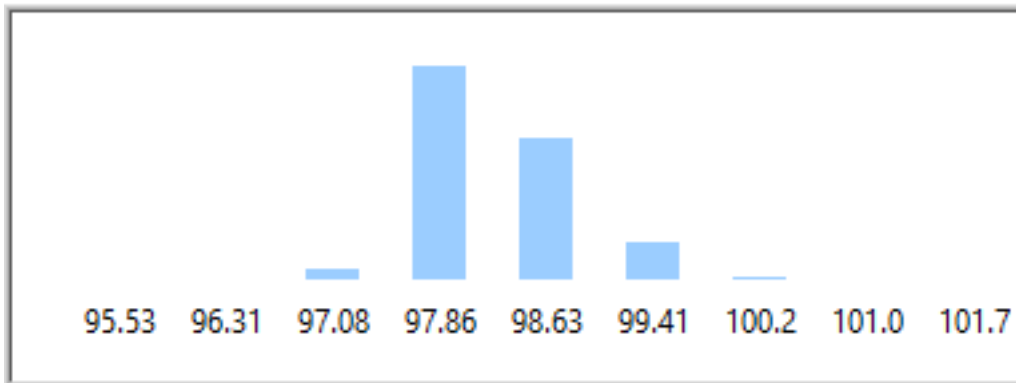

Figure179 Distribution 10723.326Hz

Bar Chart

Figure180 Bar Chart 10723.326Hz

Frequency	LowerLimit	UpperLimit	CP	CPK	Cpl	Cpu
11101.633	94.9974	102.1999	1.986	1.777	1.777	2.195