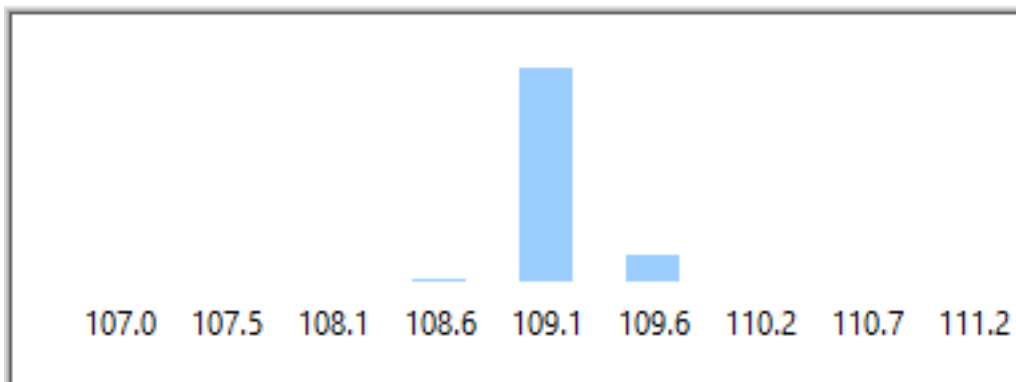

Bar Chart

Figure38 Bar Chart 917.373Hz

Frequency	LowerLimit	UpperLimit	CP	CPK	Cpl	Cpu
949.737	106.9428	111.5583	5.855	5.601	6.108	5.601

Distribution Chart

Figure39 Distribution 949.737Hz

Bar Chart

Figure40 Bar Chart 949.737Hz