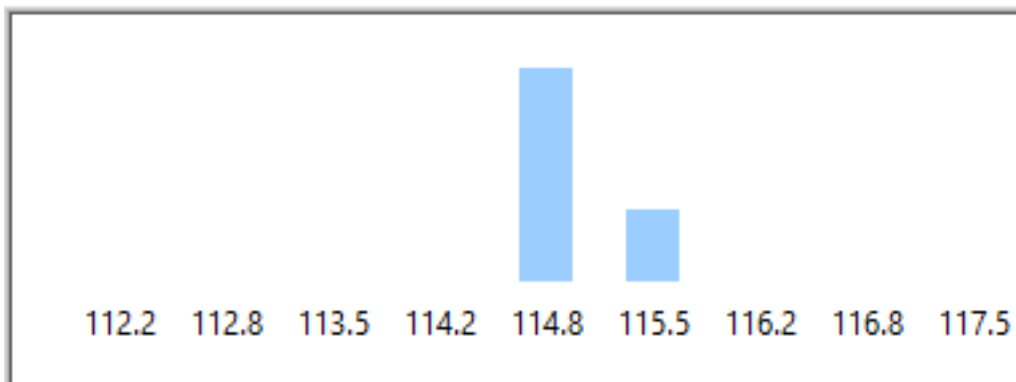

Frequency	LowerLimit	UpperLimit	CP	CPK	Cpl	Cpu
2336.678	111.8176	117.8176	5.571	5.205	5.937	5.205

Distribution Chart

Figure91 Distribution 2336.678Hz

Bar Chart

Figure92 Bar Chart 2336.678Hz

Frequency	LowerLimit	UpperLimit	CP	CPK	Cpl	Cpu
2419.113	113.1113	119.1113	5.288	4.910	5.667	4.910