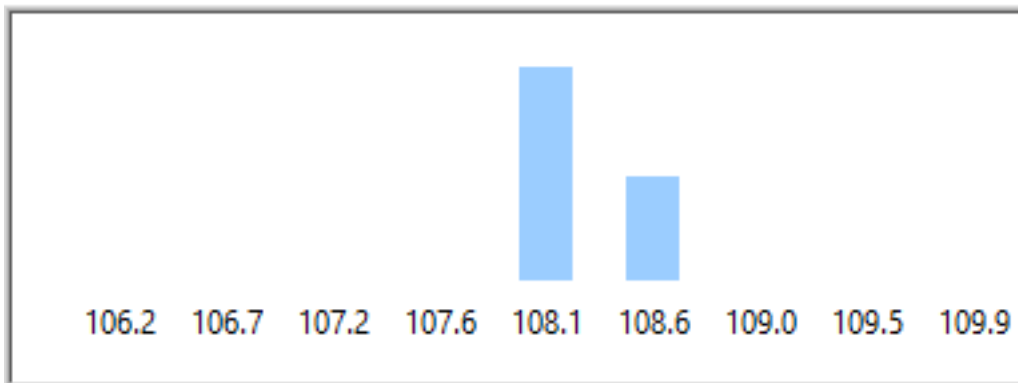

Frequency	LowerLimit	UpperLimit	CP	CPK	Cpl	Cpu
1168.957	106.0186	110.1688	5.130	4.713	5.547	4.713

Distribution Chart

Figure51 Distribution 1168.957Hz

Bar Chart

Figure52 Bar Chart 1168.957Hz

Frequency	LowerLimit	UpperLimit	CP	CPK	Cpl	Cpu
1210.197	105.8116	109.8841	5.287	4.882	5.693	4.882