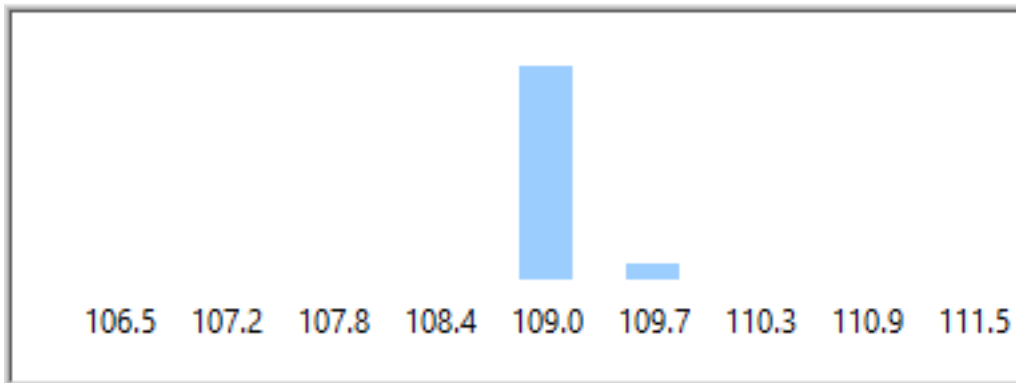

Bar Chart

Figure78 Bar Chart 1833.775Hz

Frequency	LowerLimit	UpperLimit	CP	CPK	Cpl	Cpu
1898.252	106.5820	112.3598	7.136	6.862	7.409	6.862

Distribution Chart

Figure79 Distribution 1898.252Hz

Bar Chart

Figure80 Bar Chart 1898.252Hz