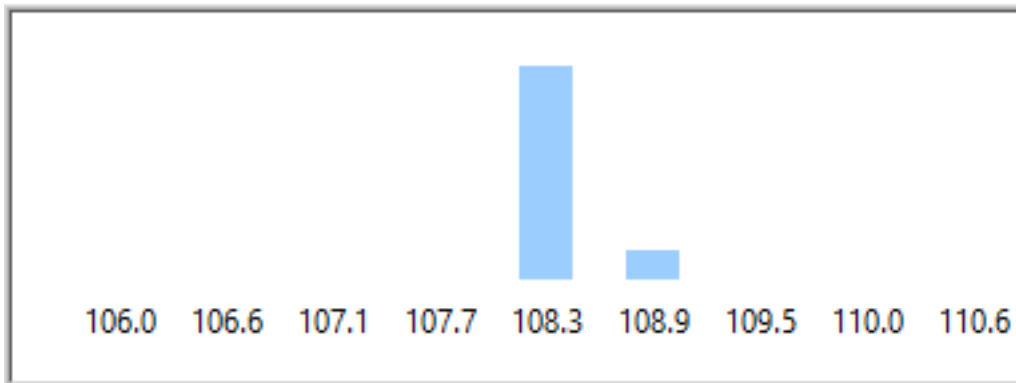

Frequency	LowerLimit	UpperLimit	CP	CPK	Cpl	Cpu
1652.812	105.7055	110.8941	6.752	6.450	7.054	6.450

Distribution Chart

Figure71 Distribution 1652.812Hz

Bar Chart

Figure72 Bar Chart 1652.812Hz

Frequency	LowerLimit	UpperLimit	CP	CPK	Cpl	Cpu
1711.122	105.7740	111.1102	6.899	6.607	7.190	6.607