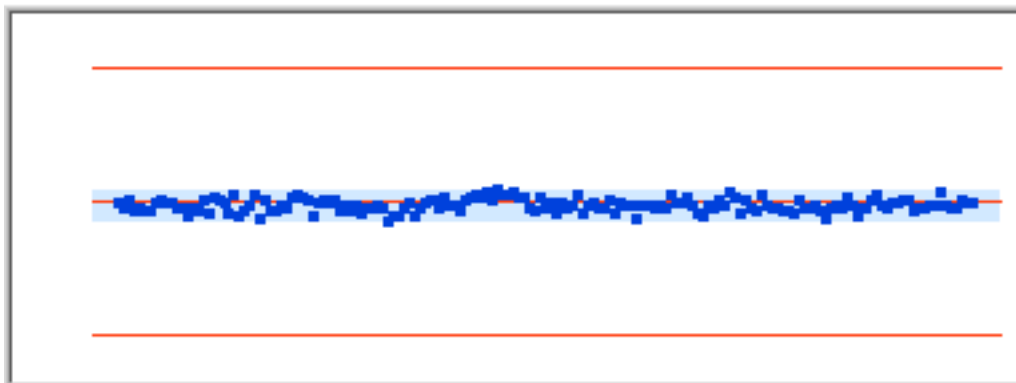

Bar Chart

Figure108 Bar Chart 3082.542Hz

Frequency	LowerLimit	UpperLimit	CP	CPK	Cpl	Cpu
3191.291	108.2955	114.2955	7.097	6.825	6.825	7.368

Distribution Chart

Figure109 Distribution 3191.291Hz

Bar Chart

Figure110 Bar Chart 3191.291Hz