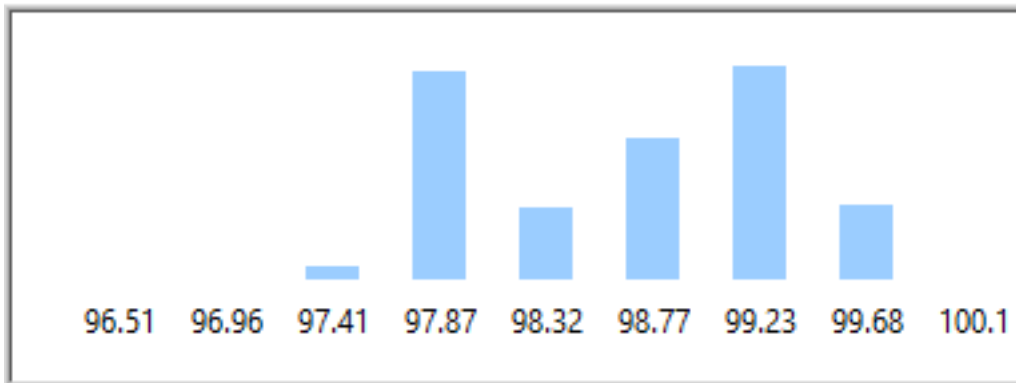

Bar Chart

Figure138 Bar Chart 5182.288Hz

Frequency	LowerLimit	UpperLimit	CP	CPK	Cpl	Cpu
5365.113	95.1043	99.2543	1.537	1.374	1.701	1.374

Distribution Chart

Figure139 Distribution 5365.113Hz

Bar Chart

Figure140 Bar Chart 5365.113Hz