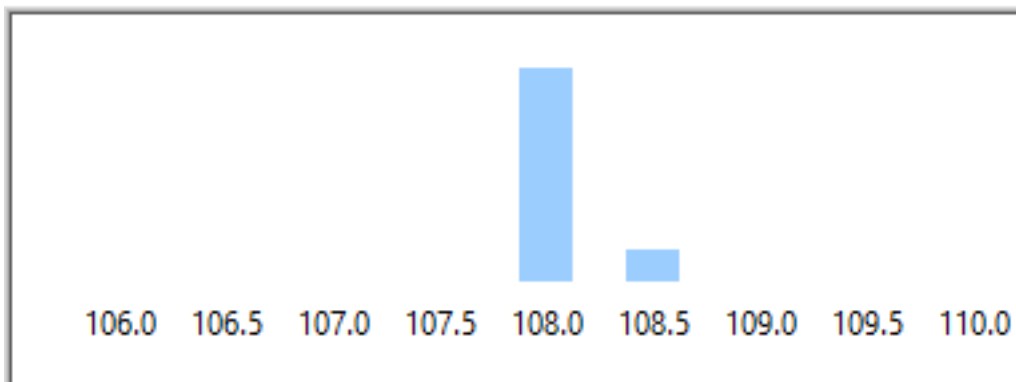

Frequency	LowerLimit	UpperLimit	CP	CPK	Cpl	Cpu
1390.067	105.7596	110.2115	5.931	5.641	6.222	5.641

Distribution Chart

Figure61 Distribution 1390.067Hz

Bar Chart

Figure62 Bar Chart 1390.067Hz

Frequency	LowerLimit	UpperLimit	CP	CPK	Cpl	Cpu
1438.943	105.8569	110.4559	6.090	5.814	6.366	5.814