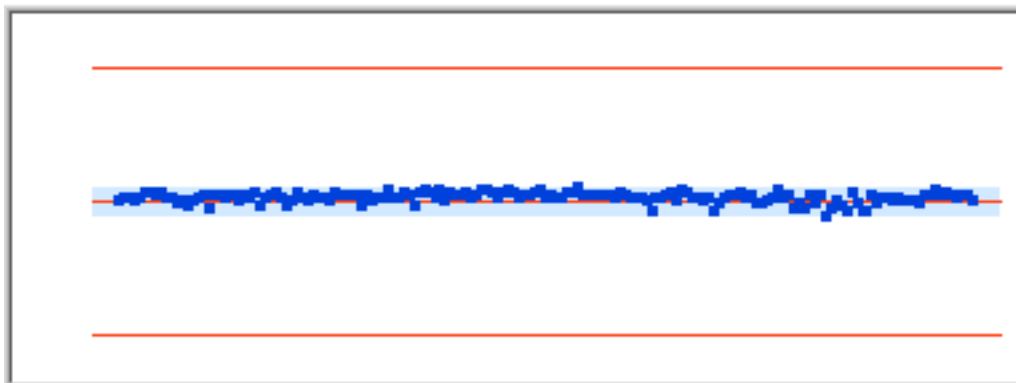

Distribution Chart

Figure23 Distribution 719.935Hz

Bar Chart

Figure24 Bar Chart 719.935Hz

Frequency	LowerLimit	UpperLimit	CP	CPK	Cpl	Cpu
745.248	104.7359	109.7359	8.849	8.652	9.046	8.652

Distribution Chart