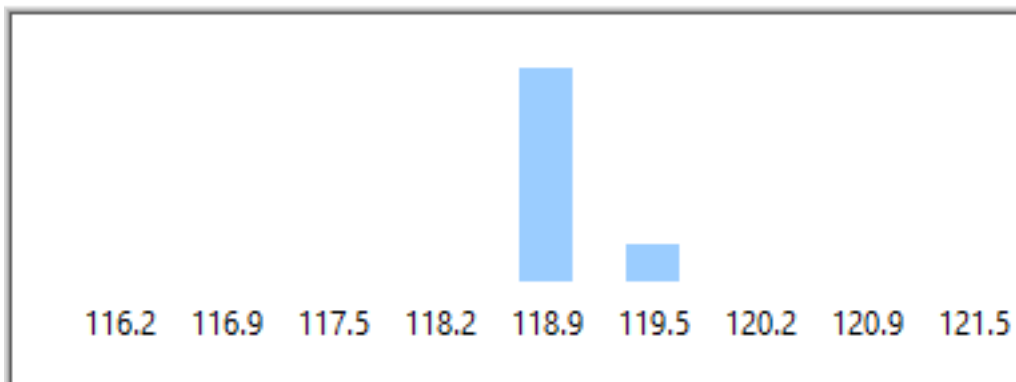

Bar Chart

Figure98 Bar Chart 2592.515Hz

Frequency	LowerLimit	UpperLimit	CP	CPK	Cpl	Cpu
2683.976	116.3046	122.3046	8.867	8.584	9.151	8.584

Distribution Chart

Figure99 Distribution 2683.976Hz

Bar Chart

Figure100 Bar Chart 2683.976Hz