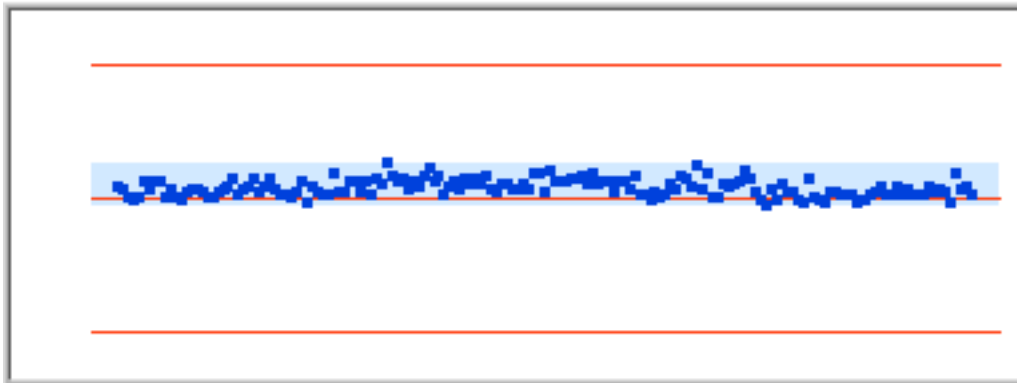

Distribution Chart

Figure93 Distribution 2419.113Hz

Bar Chart

Figure94 Bar Chart 2419.113Hz

Frequency	LowerLimit	UpperLimit	CP	CPK	Cpl	Cpu
2504.457	114.6255	120.6255	5.448	5.061	5.835	5.061

Distribution Chart