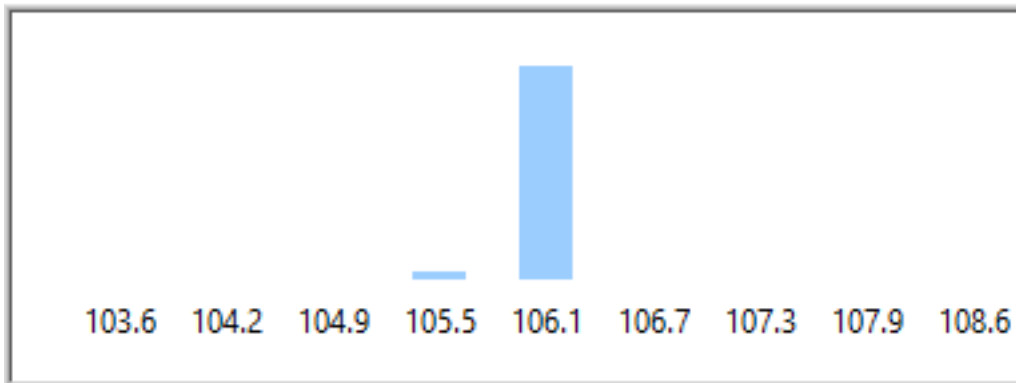

Bar Chart

Figure118 Bar Chart 3665.609Hz

Frequency	LowerLimit	UpperLimit	CP	CPK	Cpl	Cpu
3794.495	103.3242	108.8712	6.486	6.302	6.302	6.670

Distribution Chart

Figure119 Distribution 3794.495Hz

Bar Chart

Figure120 Bar Chart 3794.495Hz