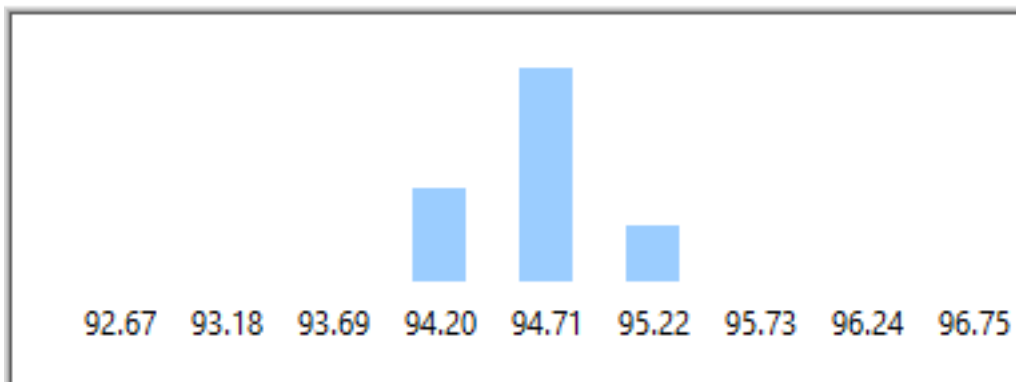

Frequency	LowerLimit	UpperLimit	CP	CPK	Cpl	Cpu
6603.502	92.4178	97.0097	2.673	2.616	2.616	2.731

Distribution Chart

Figure151 Distribution 6603.502Hz

Bar Chart

Figure152 Bar Chart 6603.502Hz

Frequency	LowerLimit	UpperLimit	CP	CPK	Cpl	Cpu
6836.466	93.3667	98.0323	2.768	2.697	2.697	2.839