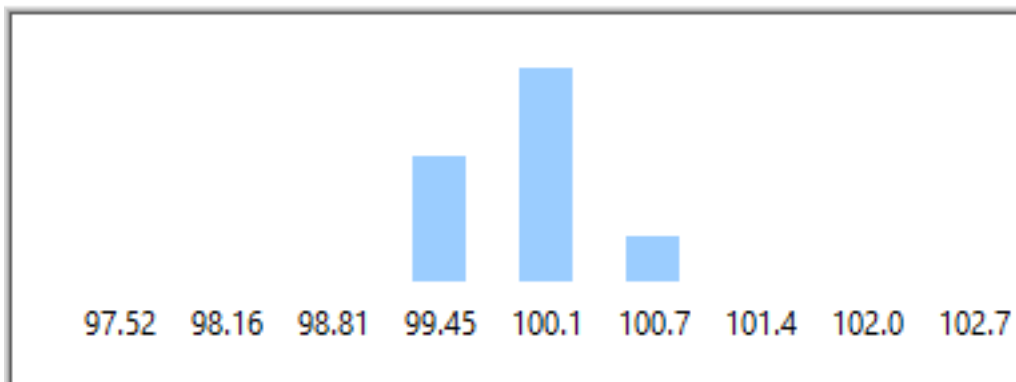

Bar Chart

Figure168 Bar Chart 8711.331Hz

Frequency	LowerLimit	UpperLimit	CP	CPK	Cpl	Cpu
9018.656	97.1927	102.9983	2.824	2.720	2.720	2.928

Distribution Chart

Figure169 Distribution 9018.656Hz

Bar Chart

Figure170 Bar Chart 9018.656Hz