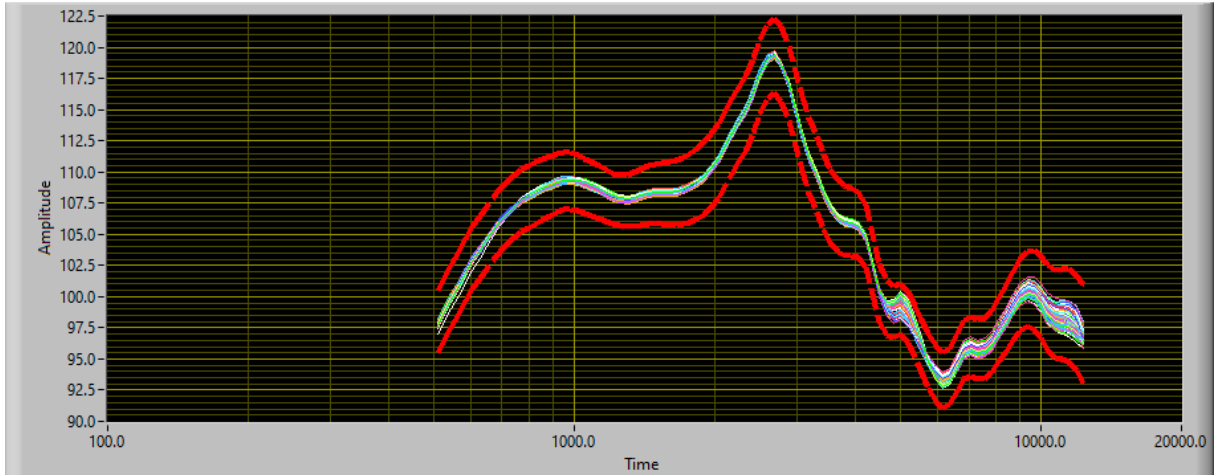


SONOS

CP/CPK Analysis Report

Processed Data = 163

All Curve - Ori Limits

Figure1 All Curve - Ori Limits

Figure2 CP/CPK - Ori Limits

Frequency	LowerLimit	UpperLimit	CP	CPK	Cpl	Cpu
509.176	95.4931	100.4931	5.292	4.906	4.906	5.677
527.139	96.5208	101.5208	5.180	4.826	4.826	5.534
545.674	97.5770	102.5770	5.128	4.777	4.777	5.478
564.925	98.6372	103.6372	5.297	4.936	4.936	5.657
584.855	99.6523	104.6523	5.729	5.363	5.363	6.095
605.419	100.5822	105.5822	6.384	6.039	6.039	6.729
626.777	101.4264	106.4264	7.158	6.870	6.870	7.446
648.889	102.2113	107.2113	8.009	7.800	7.800	8.219
671.705	102.9548	107.9548	8.866	8.744	8.744	8.988
695.402	103.6437	108.6437	9.348	9.326	9.326	9.370
719.935	104.2406	109.2406	9.274	9.187	9.361	9.187
745.248	104.7359	109.7359	8.849	8.652	9.046	8.652
771.540	105.1540	110.1540	8.245	7.962	8.528	7.962
798.667	105.5134	110.5134	7.711	7.378	8.044	7.378