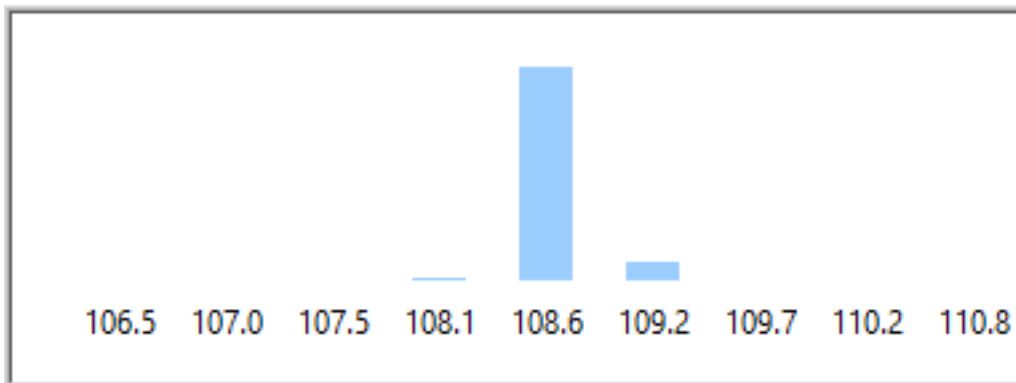

Distribution Chart

Figure33 Distribution 856.014Hz

Bar Chart

Figure34 Bar Chart 856.014Hz

Frequency	LowerLimit	UpperLimit	CP	CPK	Cpl	Cpu
886.112	106.4945	111.2654	6.212	5.951	6.473	5.951

Distribution Chart