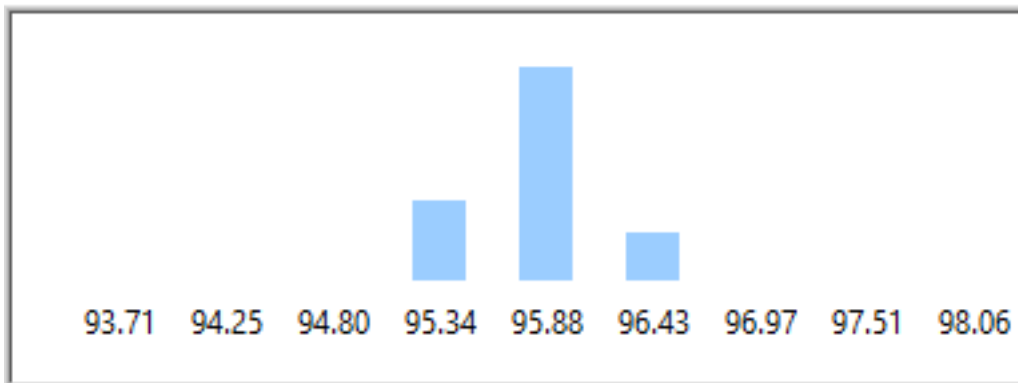

Bar Chart

Figure158 Bar Chart 7326.505Hz

Frequency	LowerLimit	UpperLimit	CP	CPK	Cpl	Cpu
7584.976	93.4403	98.3269	2.945	2.874	2.874	3.016

Distribution Chart

Figure159 Distribution 7584.976Hz

Bar Chart

Figure160 Bar Chart 7584.976Hz