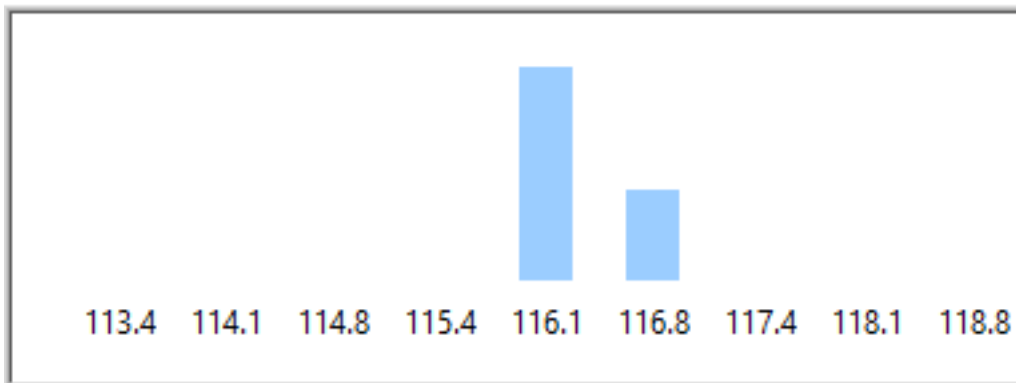

Distribution Chart

Figure93 Distribution 2419.113Hz

Bar Chart

Figure94 Bar Chart 2419.113Hz

Frequency	LowerLimit	UpperLimit	CP	CPK	Cpl	Cpu
2504.457	114.6255	120.6255	5.448	5.061	5.835	5.061

Distribution Chart