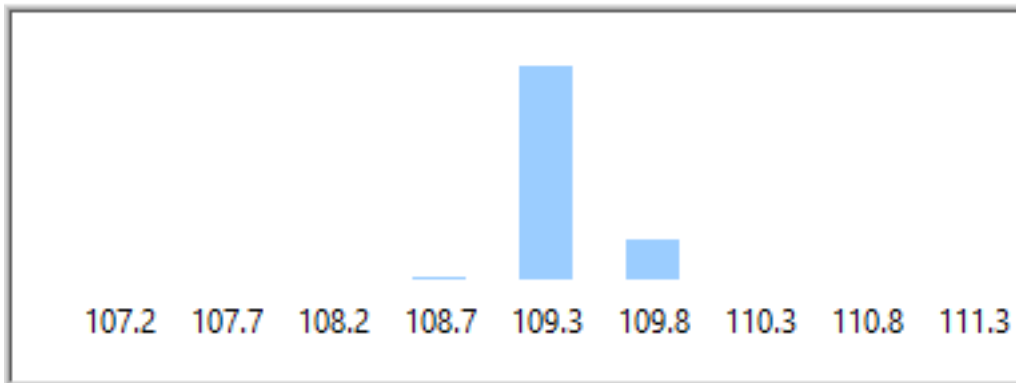

Frequency	LowerLimit	UpperLimit	CP	CPK	Cpl	Cpu
983.130	106.9827	111.5208	5.969	5.649	6.289	5.649

Distribution Chart

Figure41 Distribution 983.130Hz

Bar Chart

Figure42 Bar Chart 983.130Hz

Frequency	LowerLimit	UpperLimit	CP	CPK	Cpl	Cpu
1017.814	106.8822	111.3426	5.753	5.357	6.149	5.357