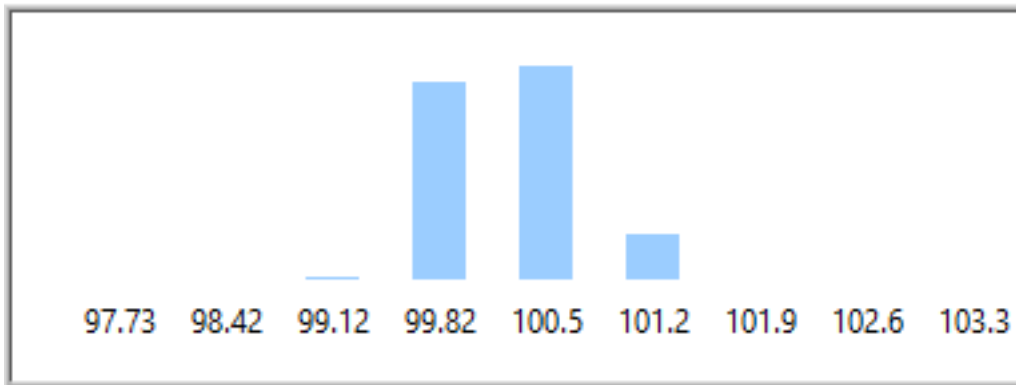

Figure173 Distribution 9665.114Hz

Bar Chart

Figure174 Bar Chart 9665.114Hz

Frequency	LowerLimit	UpperLimit	CP	CPK	Cpl	Cpu
10006.089	96.7215	103.2256	2.601	2.389	2.389	2.813