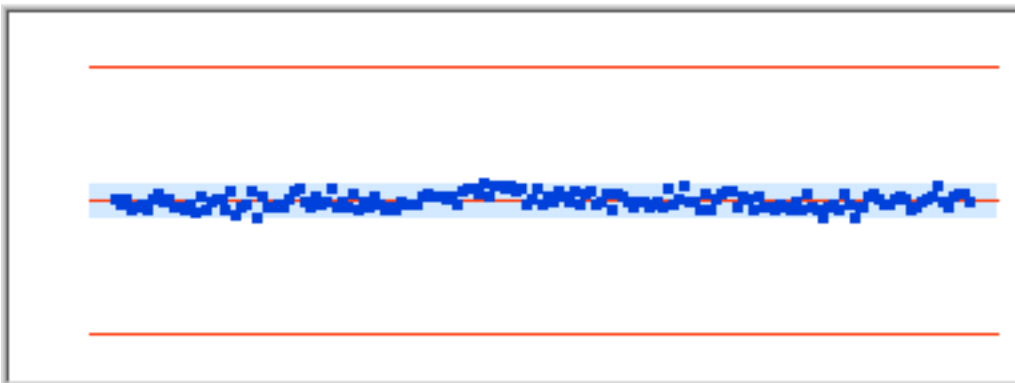

Distribution Chart

Figure123 Distribution 4066.485Hz

Bar Chart

Figure124 Bar Chart 4066.485Hz

Frequency	LowerLimit	UpperLimit	CP	CPK	Cpl	Cpu
4209.946	102.3026	107.2670	6.140	6.058	6.058	6.222

Distribution Chart