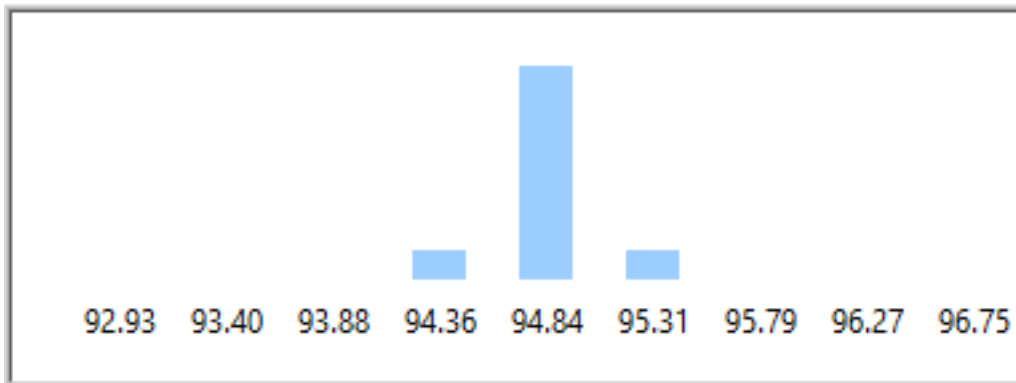

Distribution Chart

Figure143 Distribution 5749.685Hz

Bar Chart

Figure144 Bar Chart 5749.685Hz

Frequency	LowerLimit	UpperLimit	CP	CPK	Cpl	Cpu
5951.848	91.6342	96.0049	2.821	2.781	2.781	2.860

Distribution Chart