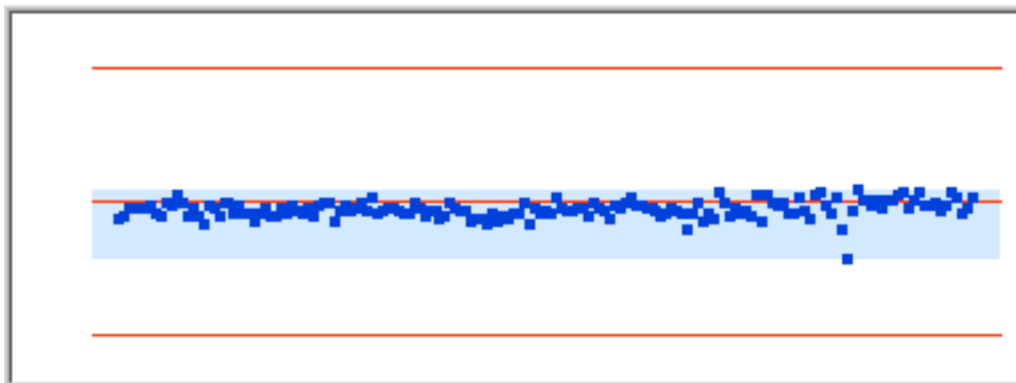

Distribution Chart

Figure5 Distribution 527.139Hz

Bar Chart

Figure6 Bar Chart 527.139Hz

Frequency	LowerLimit	UpperLimit	CP	CPK	Cpl	Cpu
545.674	97.5770	102.5770	5.128	4.777	4.777	5.478

Distribution Chart

Figure7 Distribution 545.674Hz