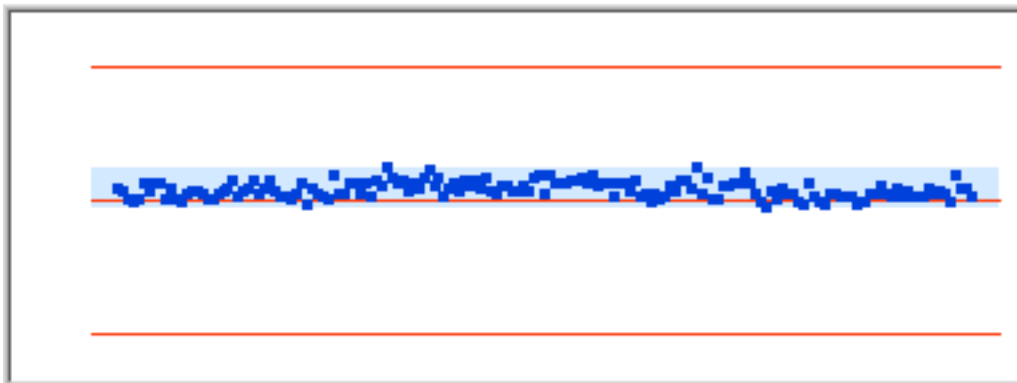

Distribution Chart

Figure93 Distribution 2419.113Hz

Bar Chart

Figure94 Bar Chart 2419.113Hz

Frequency	LowerLimit	UpperLimit	CP	CPK	Cpl	Cpu
2504.457	114.6255	120.6255	5.448	5.061	5.835	5.061

Distribution Chart