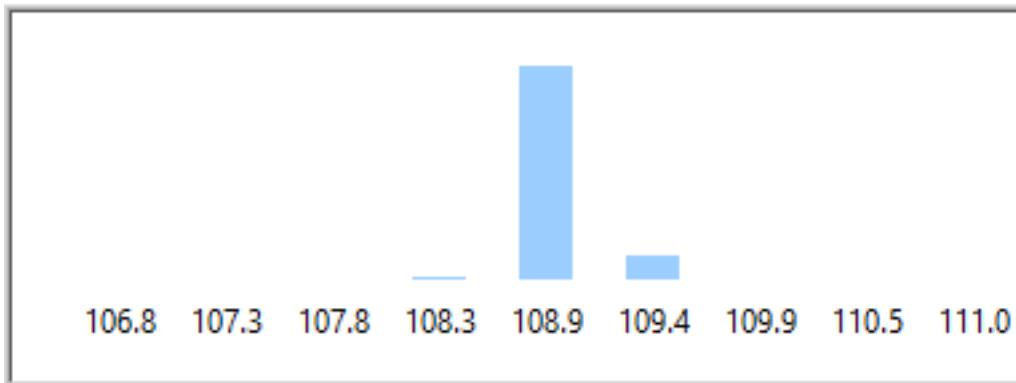

Figure35 Distribution 886.112Hz

Bar Chart

Figure36 Bar Chart 886.112Hz

Frequency	LowerLimit	UpperLimit	CP	CPK	Cpl	Cpu
917.373	106.7630	111.4563	5.871	5.637	6.105	5.637

Distribution Chart

Figure37 Distribution 917.373Hz