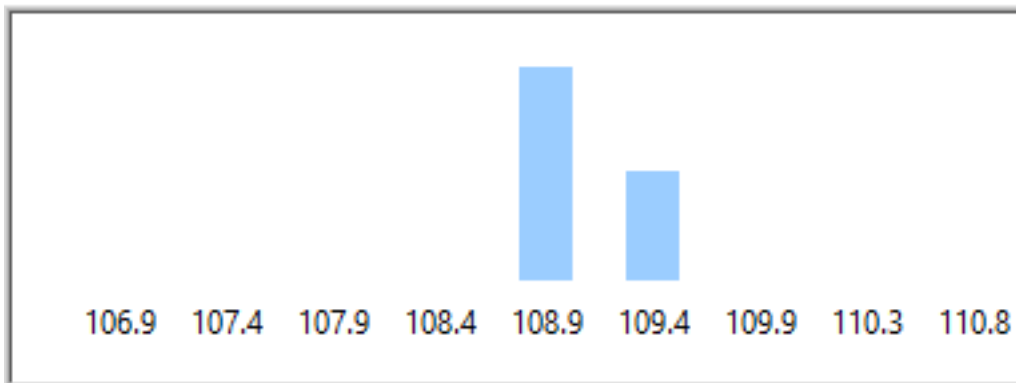

Figure45 Distribution 1053.721Hz

Bar Chart

Figure46 Bar Chart 1053.721Hz

Frequency	LowerLimit	UpperLimit	CP	CPK	Cpl	Cpu
1090.771	106.4863	110.7916	4.886	4.458	5.313	4.458

Distribution Chart

Figure47 Distribution 1090.771Hz