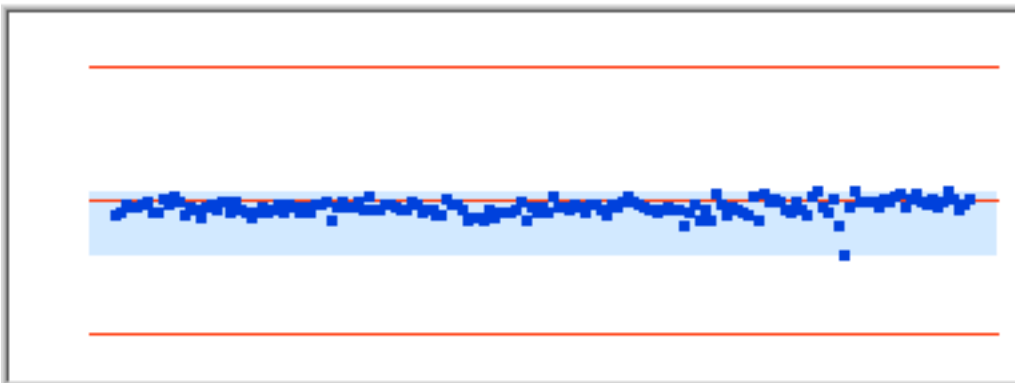

Frequency	LowerLimit	UpperLimit	CP	CPK	Cpl	Cpu
584.855	99.6523	104.6523	5.729	5.363	5.363	6.095

Distribution Chart

Figure11 Distribution 584.855Hz

Bar Chart

Figure12 Bar Chart 584.855Hz

Frequency	LowerLimit	UpperLimit	CP	CPK	Cpl	Cpu
605.419	100.5822	105.5822	6.384	6.039	6.039	6.729