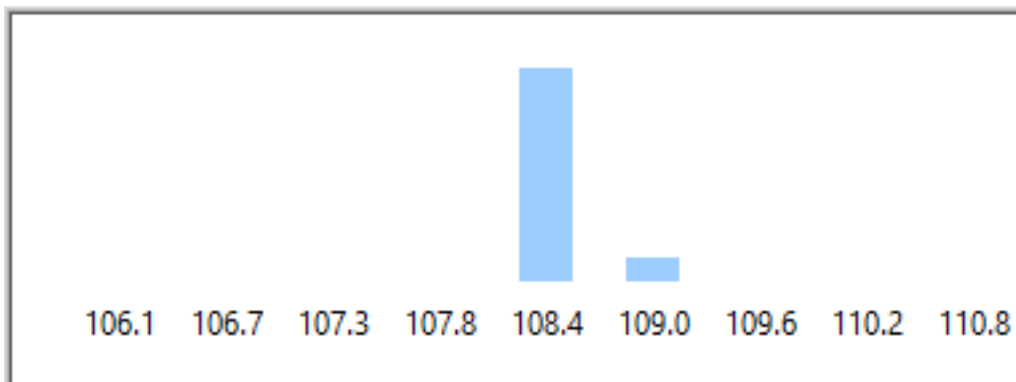

Distribution Chart

Figure73 Distribution 1711.122Hz

Bar Chart

Figure74 Bar Chart 1711.122Hz

Frequency	LowerLimit	UpperLimit	CP	CPK	Cpl	Cpu
1771.286	105.9538	111.4370	7.030	6.761	7.300	6.761

Distribution Chart