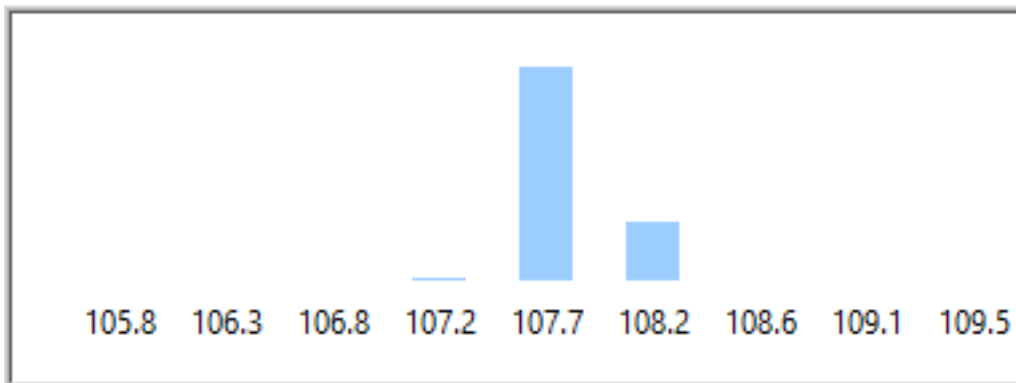

Bar Chart

Figure58 Bar Chart 1296.944Hz

Frequency	LowerLimit	UpperLimit	CP	CPK	Cpl	Cpu
1342.698	105.6518	109.9562	5.769	5.455	6.084	5.455

Distribution Chart

Figure59 Distribution 1342.698Hz

Bar Chart

Figure60 Bar Chart 1342.698Hz