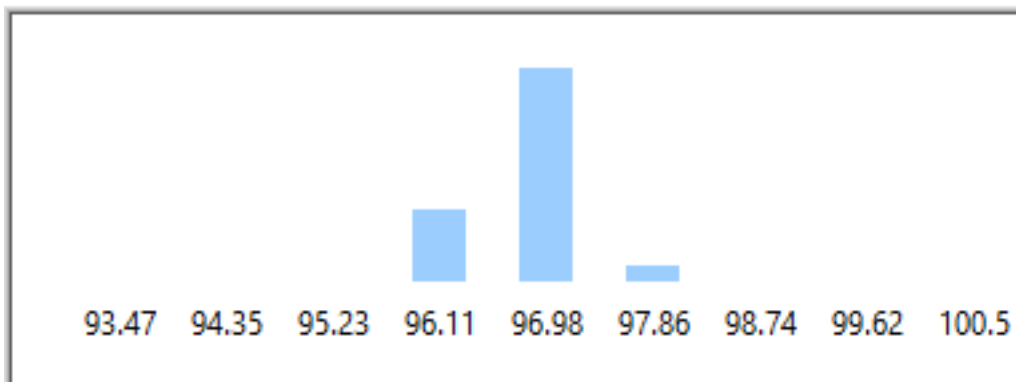

Bar Chart

Figure188 Bar Chart 12317.125Hz