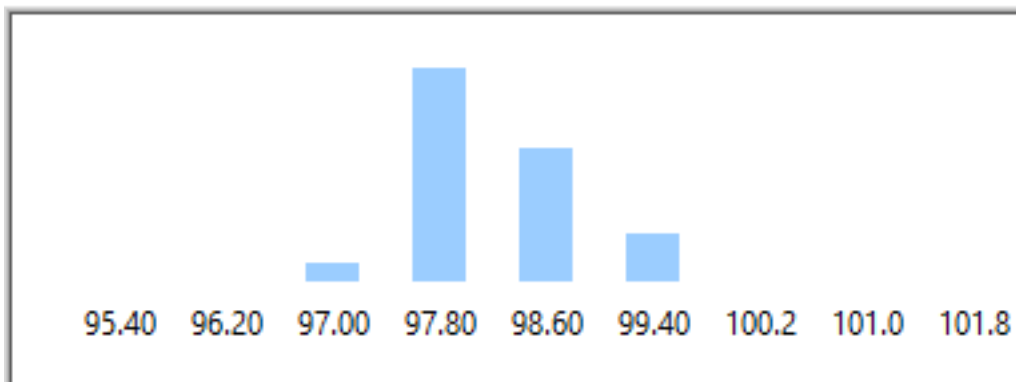

Bar Chart

Figure182 Bar Chart 11101.633Hz

Frequency	LowerLimit	UpperLimit	CP	CPK	Cpl	Cpu
11493.285	94.7371	102.1727	1.764	1.596	1.596	1.931