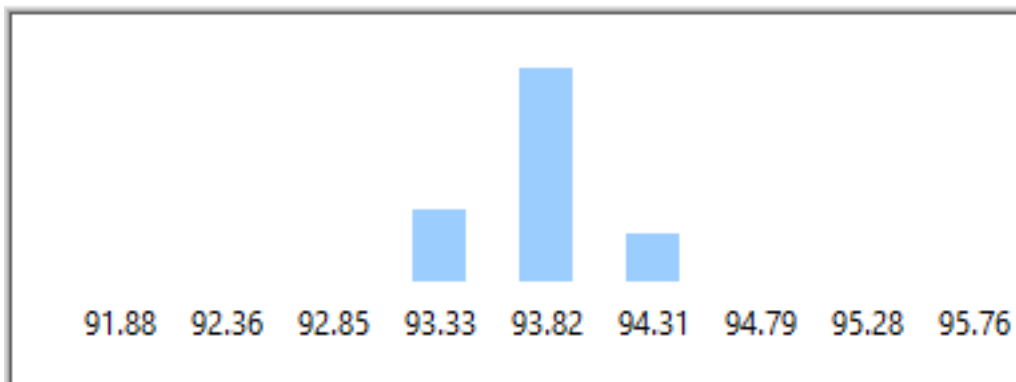

Figure145 Distribution 5951.848Hz

Bar Chart

Figure146 Bar Chart 5951.848Hz

Frequency	LowerLimit	UpperLimit	CP	CPK	Cpl	Cpu
6161.822	91.0594	95.5039	2.549	2.513	2.513	2.586

Distribution Chart

Figure147 Distribution 6161.822Hz