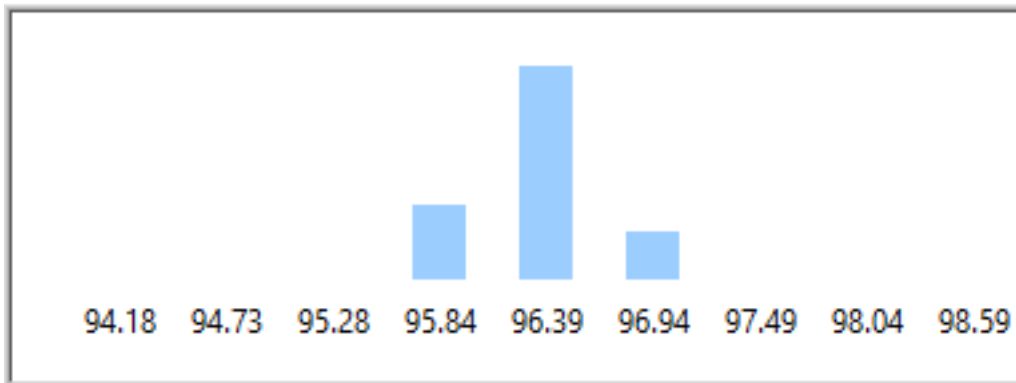

Frequency	LowerLimit	UpperLimit	CP	CPK	Cpl	Cpu
7852.564	93.9068	98.8672	2.899	2.836	2.836	2.962

Distribution Chart

Figure161 Distribution 7852.564Hz

Bar Chart

Figure162 Bar Chart 7852.564Hz

Frequency	LowerLimit	UpperLimit	CP	CPK	Cpl	Cpu
8128.667	94.7402	99.8474	2.862	2.811	2.811	2.912