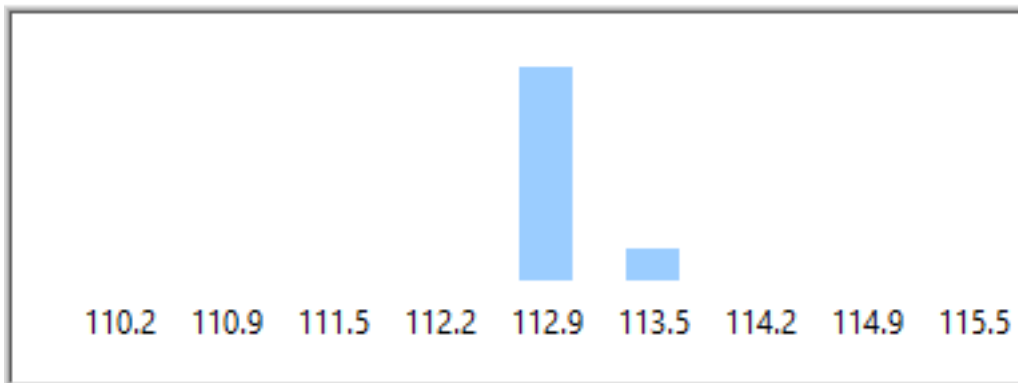

Bar Chart

Figure88 Bar Chart 2180.387Hz

Frequency	LowerLimit	UpperLimit	CP	CPK	Cpl	Cpu
2257.309	110.8158	116.8158	5.974	5.626	6.323	5.626

Distribution Chart

Figure89 Distribution 2257.309Hz

Bar Chart

Figure90 Bar Chart 2257.309Hz