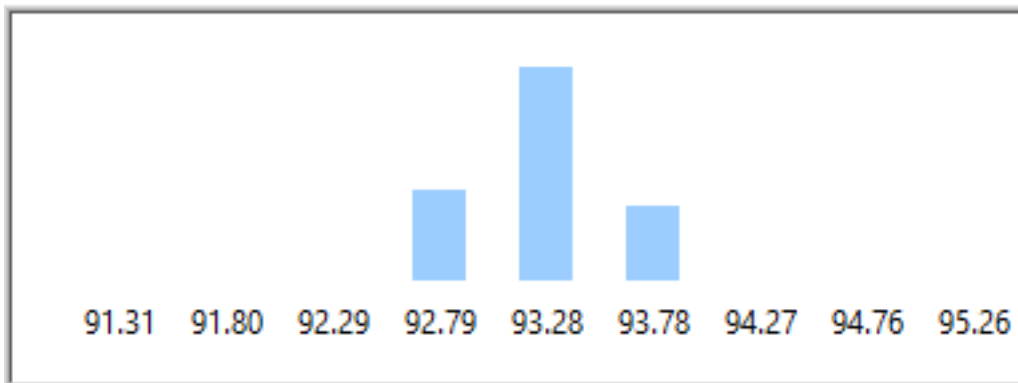

Bar Chart

Figure148 Bar Chart 6161.822Hz

Frequency	LowerLimit	UpperLimit	CP	CPK	Cpl	Cpu
6379.205	91.3460	95.8643	2.579	2.531	2.531	2.627

Distribution Chart

Figure149 Distribution 6379.205Hz

Bar Chart

Figure150 Bar Chart 6379.205Hz