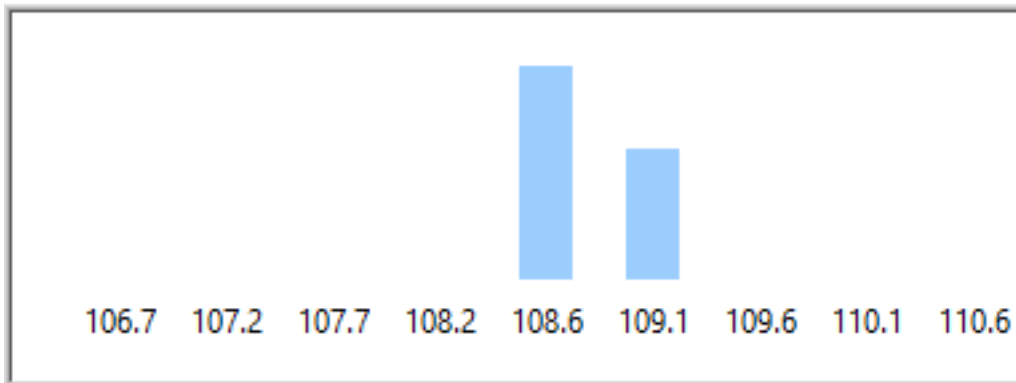

Bar Chart

Figure48 Bar Chart 1090.771Hz

Frequency	LowerLimit	UpperLimit	CP	CPK	Cpl	Cpu
1129.252	106.2565	110.4841	4.895	4.474	5.317	4.474

Distribution Chart

Figure49 Distribution 1129.252Hz

Bar Chart

Figure50 Bar Chart 1129.252Hz