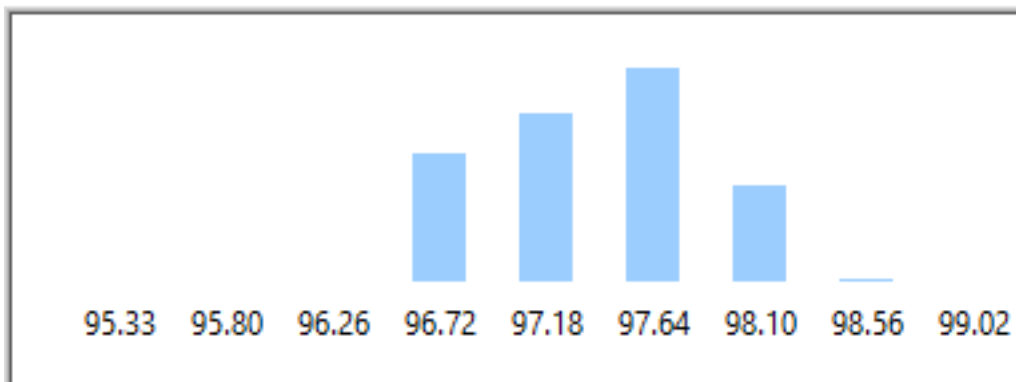

Bar Chart

Figure138 Bar Chart 5182.288Hz

Frequency	LowerLimit	UpperLimit	CP	CPK	Cpl	Cpu
5365.113	95.1043	99.2543	1.537	1.374	1.701	1.374

Distribution Chart

Figure139 Distribution 5365.113Hz

Bar Chart

Figure140 Bar Chart 5365.113Hz