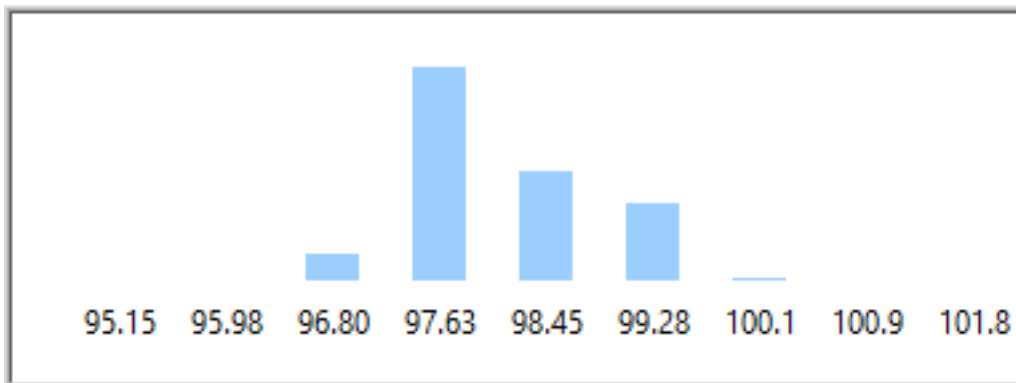

Bar Chart

Figure184 Bar Chart 11493.285Hz

Frequency	LowerLimit	UpperLimit	CP	CPK	Cpl	Cpu
11897.398	93.9849	101.6528	1.815	1.706	1.706	1.923