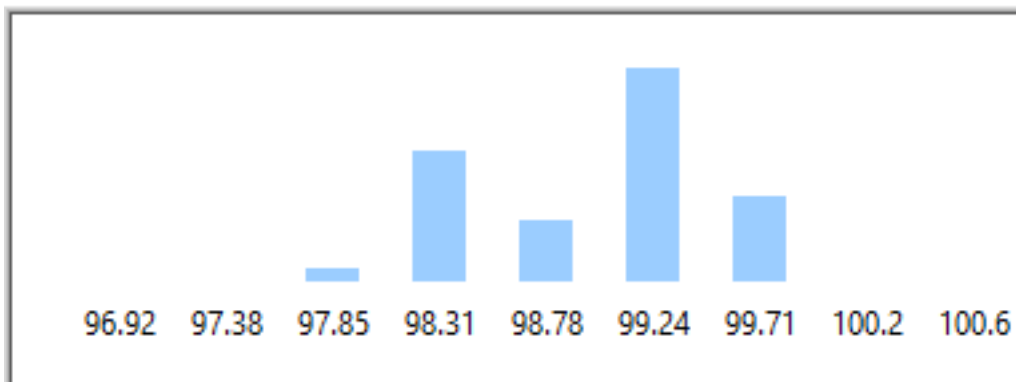

Distribution Chart

Figure133 Distribution 4835.667Hz

Bar Chart

Figure134 Bar Chart 4835.667Hz

Frequency	LowerLimit	UpperLimit	CP	CPK	Cpl	Cpu
5005.692	97.0080	101.0104	1.016	0.845	1.188	0.845

Distribution Chart