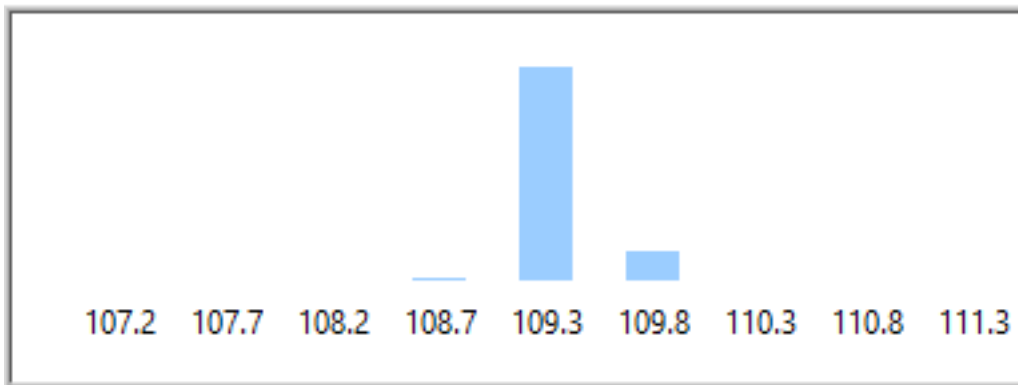

Bar Chart

Figure38 Bar Chart 917.373Hz

Frequency	LowerLimit	UpperLimit	CP	CPK	Cpl	Cpu
949.737	106.9428	111.5583	5.855	5.601	6.108	5.601

Distribution Chart

Figure39 Distribution 949.737Hz

Bar Chart

Figure40 Bar Chart 949.737Hz