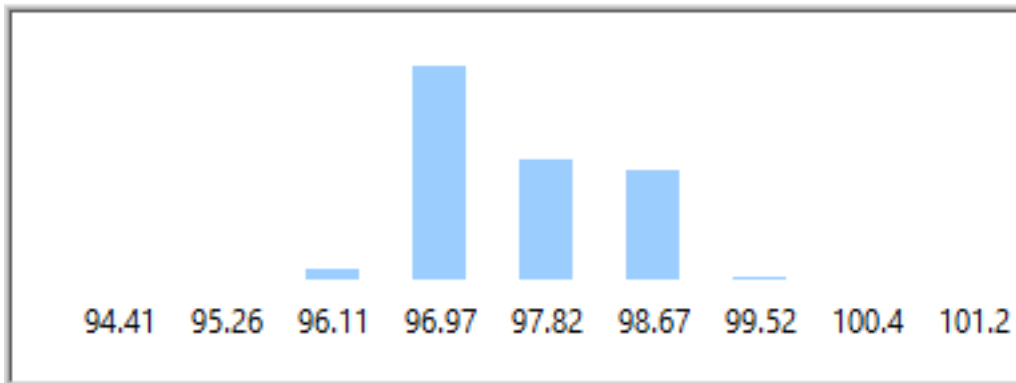

Figure185 Distribution 11897.398Hz

Bar Chart

Figure186 Bar Chart 11897.398Hz

Frequency	LowerLimit	UpperLimit	CP	CPK	Cpl	Cpu
12317.125	93.0324	100.9334	3.562	3.389	3.389	3.735