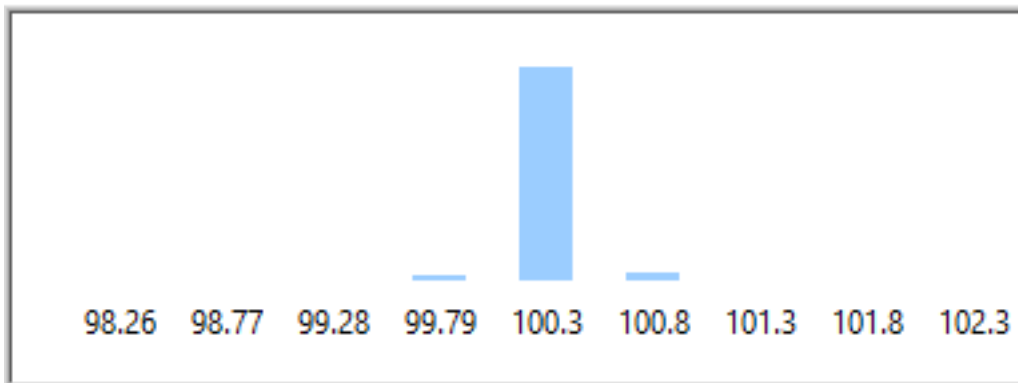

Bar Chart

Figure128 Bar Chart 4358.468Hz

Frequency	LowerLimit	UpperLimit	CP	CPK	Cpl	Cpu
4511.715	98.0106	102.5869	5.698	5.626	5.769	5.626

Distribution Chart

Figure129 Distribution 4511.715Hz

Bar Chart

Figure130 Bar Chart 4511.715Hz