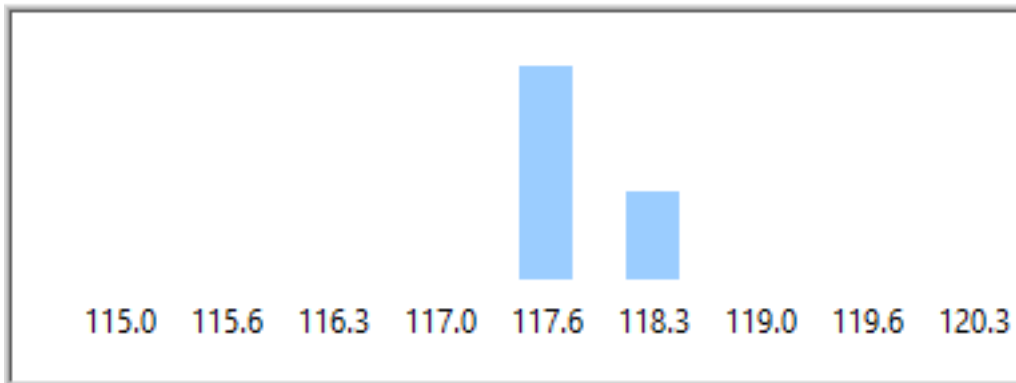

Figure95 Distribution 2504.457Hz

Bar Chart

Figure96 Bar Chart 2504.457Hz

Frequency	LowerLimit	UpperLimit	CP	CPK	Cpl	Cpu
2592.515	115.8807	121.8807	6.546	6.168	6.923	6.168

Distribution Chart

Figure97 Distribution 2592.515Hz