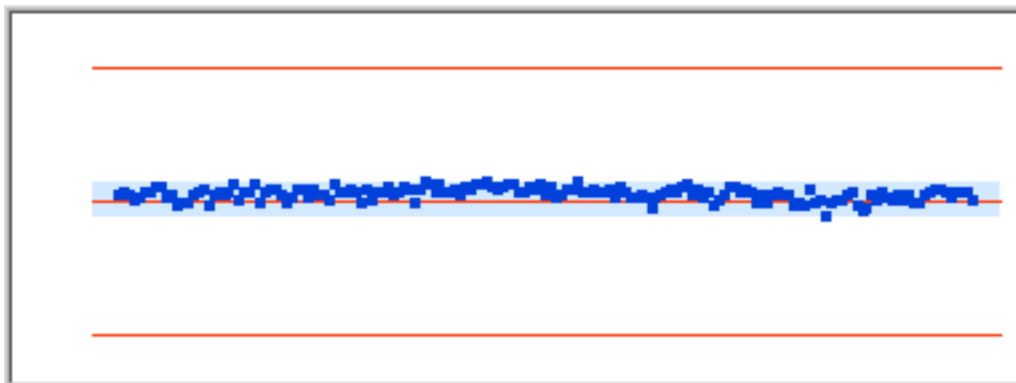

Frequency	LowerLimit	UpperLimit	CP	CPK	Cpl	Cpu
826.844	105.8670	110.7931	7.235	6.892	7.578	6.892

Distribution Chart

Figure31 Distribution 826.844Hz

Bar Chart

Figure32 Bar Chart 826.844Hz

Frequency	LowerLimit	UpperLimit	CP	CPK	Cpl	Cpu
856.014	106.1940	111.0423	6.762	6.451	7.073	6.451