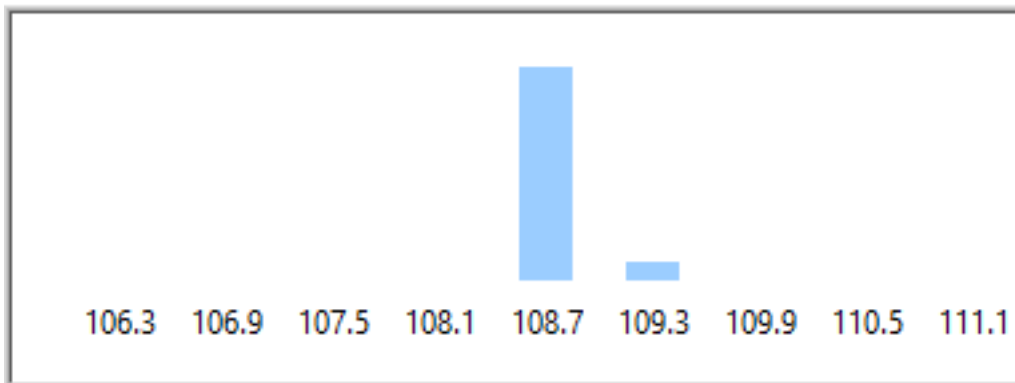

Figure75 Distribution 1771.286Hz

Bar Chart

Figure76 Bar Chart 1771.286Hz

Frequency	LowerLimit	UpperLimit	CP	CPK	Cpl	Cpu
1833.775	106.2166	111.8474	7.097	6.833	7.361	6.833

Distribution Chart

Figure77 Distribution 1833.775Hz