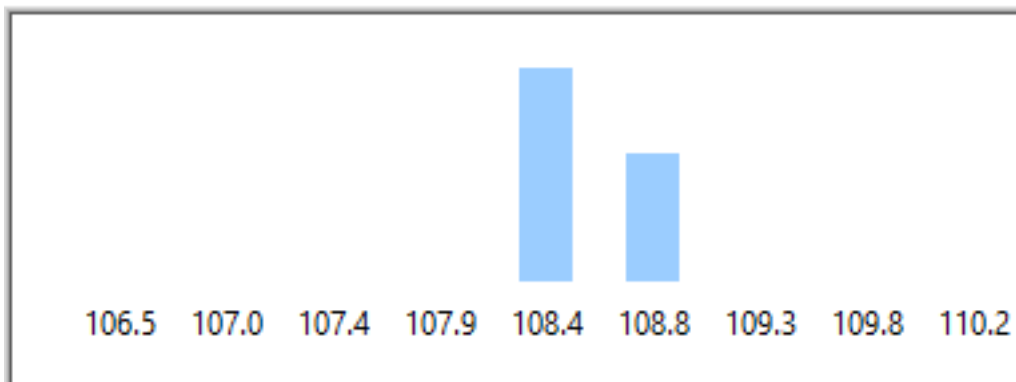

Bar Chart

Figure48 Bar Chart 1090.771Hz

Frequency	LowerLimit	UpperLimit	CP	CPK	Cpl	Cpu
1129.252	106.2565	110.4841	4.895	4.474	5.317	4.474

Distribution Chart

Figure49 Distribution 1129.252Hz

Bar Chart

Figure50 Bar Chart 1129.252Hz