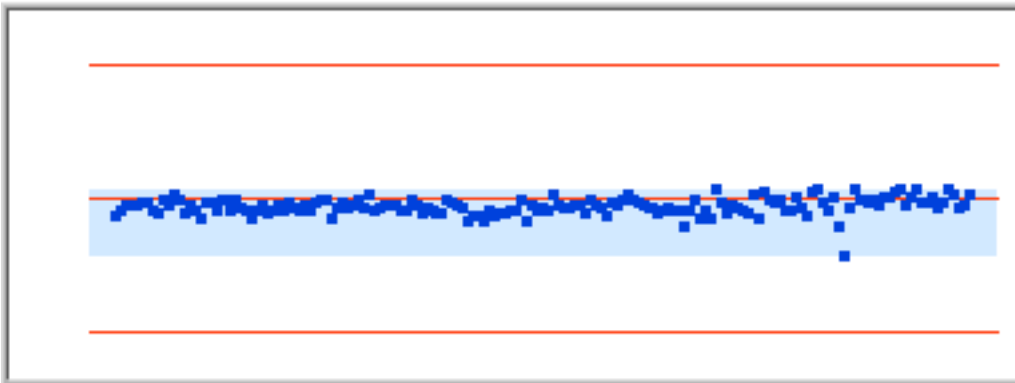

Bar Chart

Figure8 Bar Chart 545.674Hz

Frequency	LowerLimit	UpperLimit	CP	CPK	Cpl	Cpu
564.925	98.6372	103.6372	5.297	4.936	4.936	5.657

Distribution Chart

Figure9 Distribution 564.925Hz

Bar Chart

Figure10 Bar Chart 564.925Hz