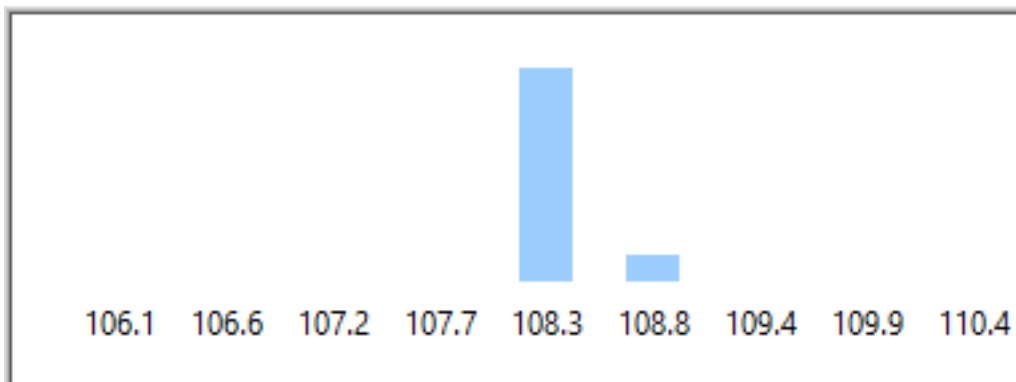

Bar Chart

Figure68 Bar Chart 1542.263Hz

Frequency	LowerLimit	UpperLimit	CP	CPK	Cpl	Cpu
1596.490	105.7394	110.7805	6.602	6.302	6.901	6.302

Distribution Chart

Figure69 Distribution 1596.490Hz

Bar Chart

Figure70 Bar Chart 1596.490Hz