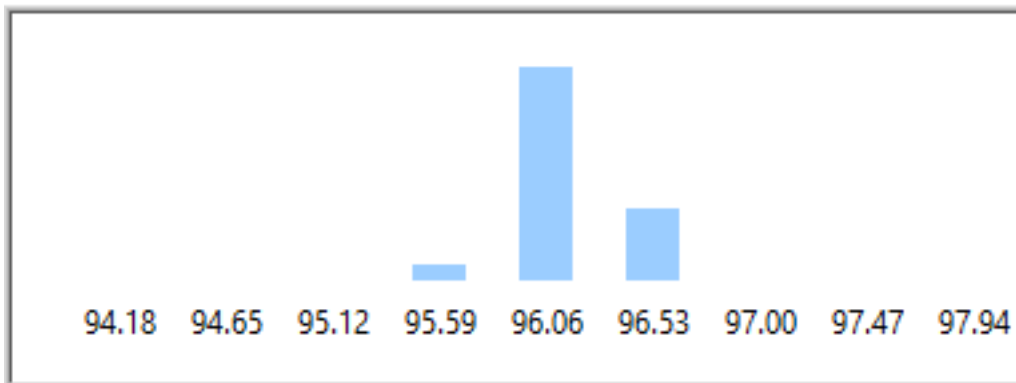

Frequency	LowerLimit	UpperLimit	CP	CPK	Cpl	Cpu
5553.754	93.9492	98.1727	3.098	2.973	3.223	2.973

Distribution Chart

Figure141 Distribution 5553.754Hz

Bar Chart

Figure142 Bar Chart 5553.754Hz

Frequency	LowerLimit	UpperLimit	CP	CPK	Cpl	Cpu
5749.685	92.6872	96.9845	3.868	3.867	3.869	3.867