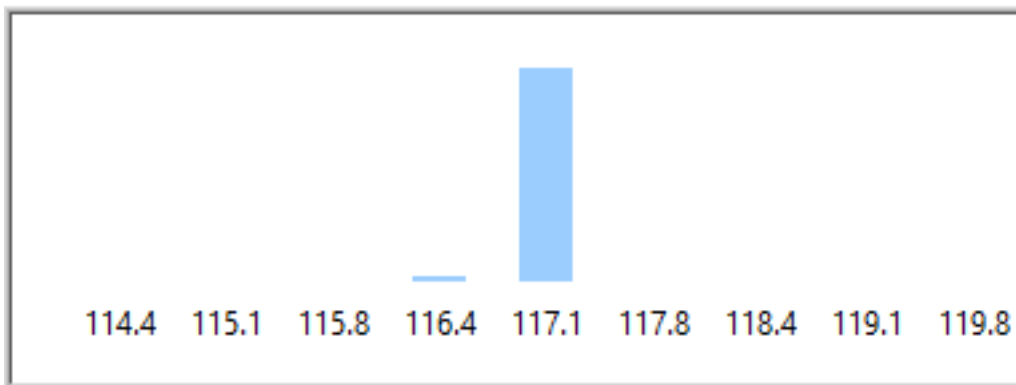

Distribution Chart

Figure103 Distribution 2876.364Hz

Bar Chart

Figure104 Bar Chart 2876.364Hz

Frequency	LowerLimit	UpperLimit	CP	CPK	Cpl	Cpu
2977.839	112.0799	118.0799	7.057	6.798	6.798	7.316

Distribution Chart