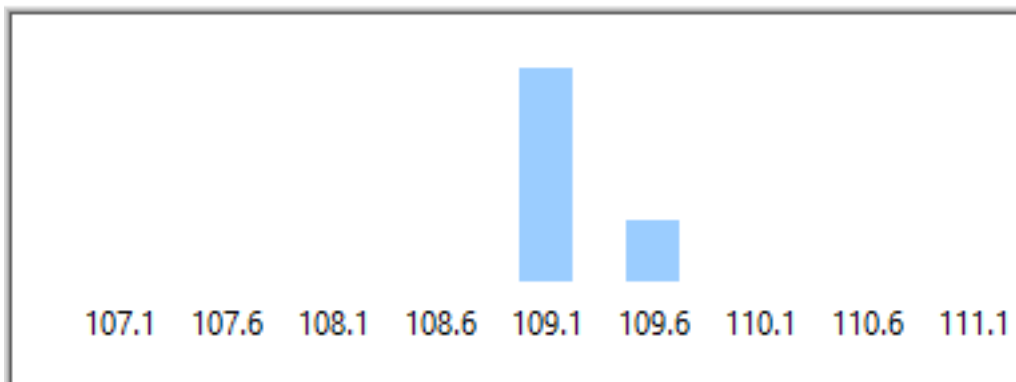

Distribution Chart

Figure43 Distribution 1017.814Hz

Bar Chart

Figure44 Bar Chart 1017.814Hz

Frequency	LowerLimit	UpperLimit	CP	CPK	Cpl	Cpu
1053.721	106.6959	111.0787	5.225	4.794	5.656	4.794

Distribution Chart