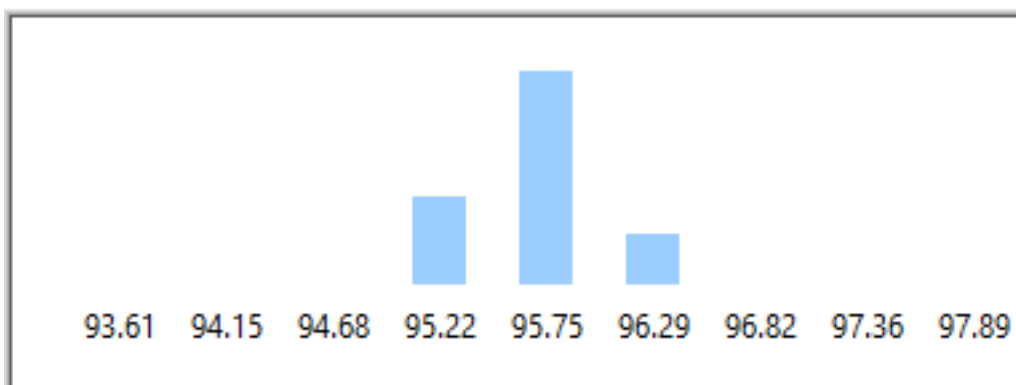

Bar Chart

Figure158 Bar Chart 7326.505Hz

Frequency	LowerLimit	UpperLimit	CP	CPK	Cpl	Cpu
7584.976	93.4403	98.3269	2.945	2.874	2.874	3.016

Distribution Chart

Figure159 Distribution 7584.976Hz

Bar Chart

Figure160 Bar Chart 7584.976Hz