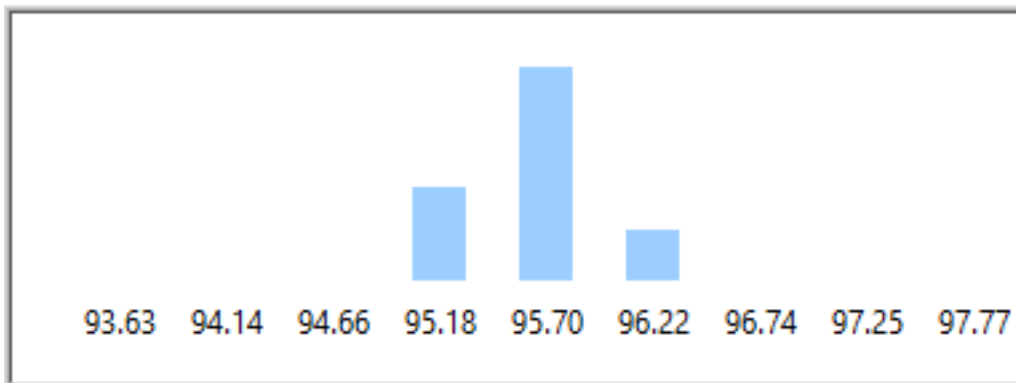

Distribution Chart

Figure153 Distribution 6836.466Hz

Bar Chart

Figure154 Bar Chart 6836.466Hz

Frequency	LowerLimit	UpperLimit	CP	CPK	Cpl	Cpu
7077.649	93.6525	98.3919	2.873	2.798	2.798	2.948

Distribution Chart