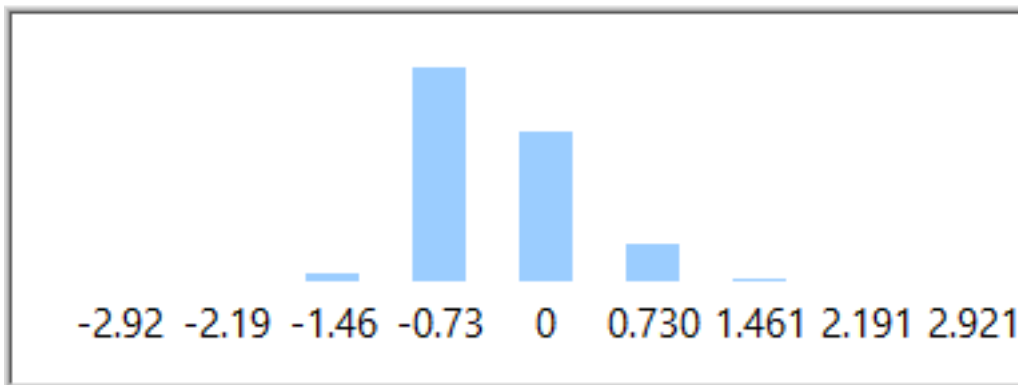

Bar Chart 2

Figure177 Bar Chart 10006.0890Hz

Frequency	LowerLimit	UpperLimit	CP	CPK	Cpl	Cpu
10359.092 0	-3.2864	3.2864	2.3515	2.1319	2.1319	2.5711

Distribution Chart 2

Figure178 Distribution 10359.0920Hz

Bar Chart 2