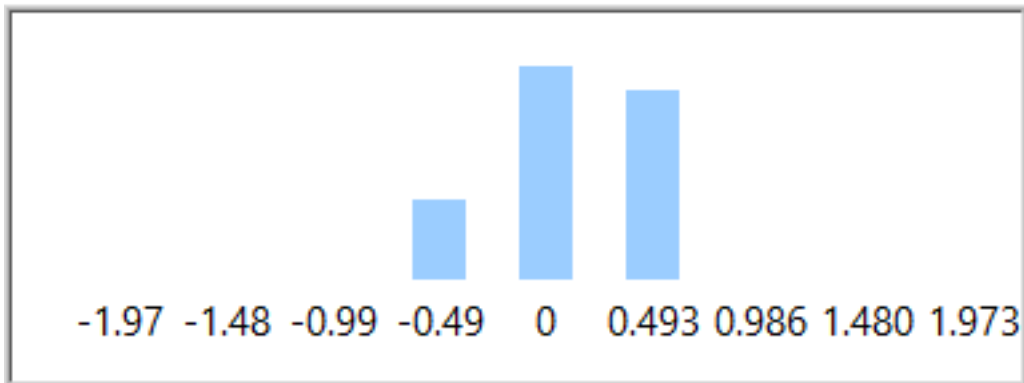

Figure132 Distribution 4670.8830Hz

Bar Chart 2

Figure133 Bar Chart 4670.8830Hz

Frequency	LowerLimit	UpperLimit	CP	CPK	Cpl	Cpu
4835.6670	-2.1096	2.3000	1.4460	1.3550	1.5370	1.3550

Distribution Chart 2

Figure134 Distribution 4835.6670Hz