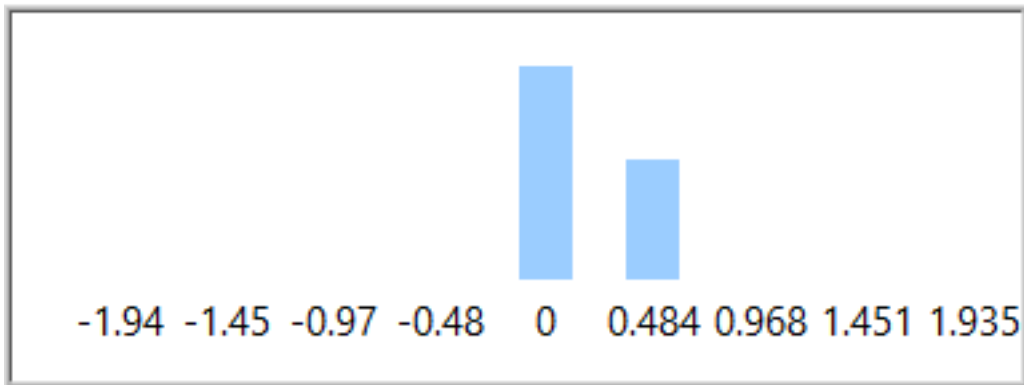

Figure48 Distribution 1090.7710Hz

Bar Chart 2

Figure49 Bar Chart 1090.7710Hz

Frequency	LowerLimit	UpperLimit	CP	CPK	Cpl	Cpu
1129.2520	-2.1342	2.1342	4.9424	4.5208	5.3641	4.5208

Distribution Chart 2

Figure50 Distribution 1129.2520Hz