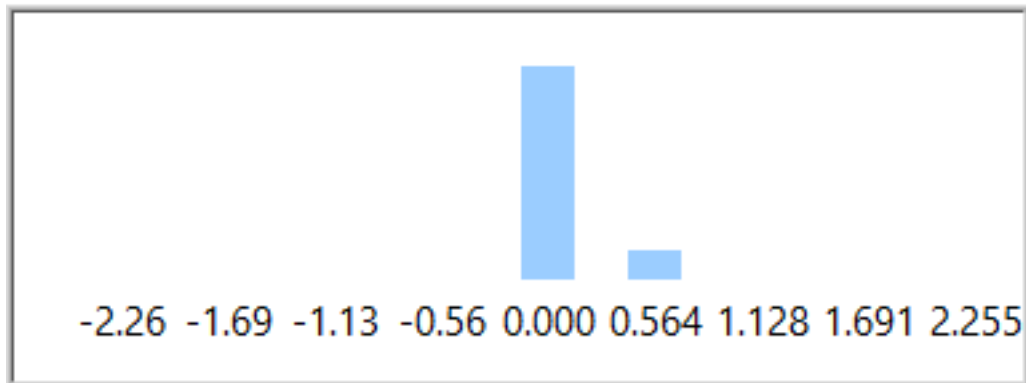

Figure72 Distribution 1652.8120Hz

Bar Chart 2

Figure73 Bar Chart 1652.8120Hz

Frequency	LowerLimit	UpperLimit	CP	CPK	Cpl	Cpu
1711.1220	-2.6148	2.6148	6.7610	6.4695	7.0525	6.4695

Distribution Chart 2

Figure74 Distribution 1711.1220Hz