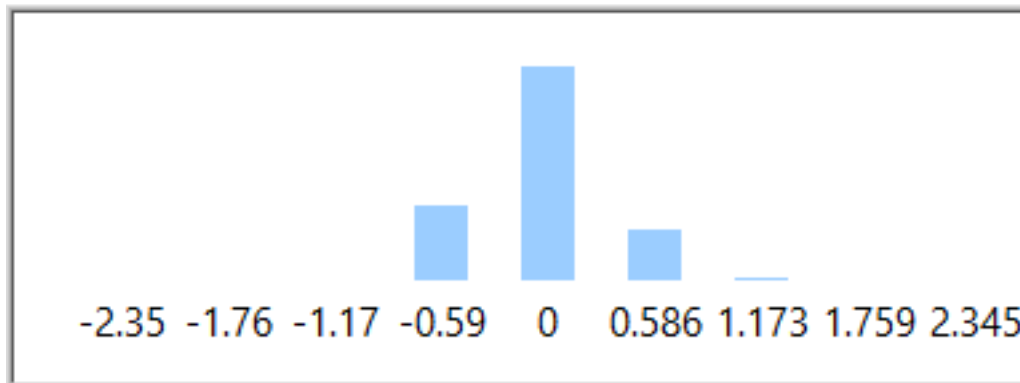

Distribution Chart 2

Figure166 Distribution 8415.4370Hz

Bar Chart 2

Figure167 Bar Chart 8415.4370Hz

Frequency	LowerLimit	UpperLimit	CP	CPK	Cpl	Cpu
8711.3310	-2.7371	2.7371	2.7894	2.7209	2.7209	2.8578

Distribution Chart 2