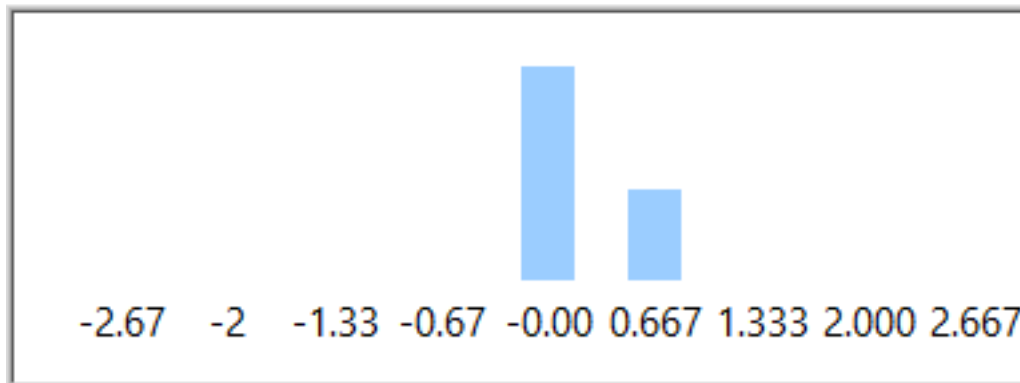

Distribution Chart 2

Figure94 Distribution 2419.1130Hz

Bar Chart 2

Figure95 Bar Chart 2419.1130Hz

Frequency	LowerLimit	UpperLimit	CP	CPK	Cpl	Cpu
2504.4570	-3.0000	3.0000	5.4477	5.0607	5.8348	5.0607

Distribution Chart 2