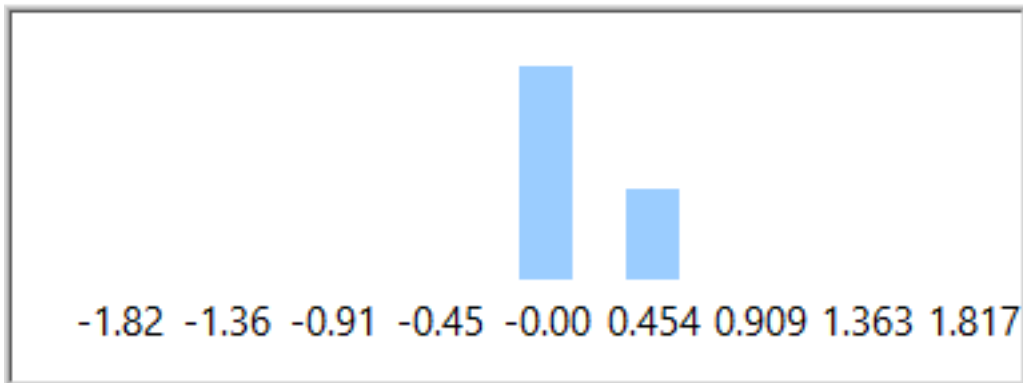

Figure54 Distribution 1210.1970Hz

Bar Chart 2

Figure55 Bar Chart 1210.1970Hz

Frequency	LowerLimit	UpperLimit	CP	CPK	Cpl	Cpu
1252.8910	-2.0039	2.0039	5.3239	4.9426	5.7051	4.9426

Distribution Chart 2

Figure56 Distribution 1252.8910Hz