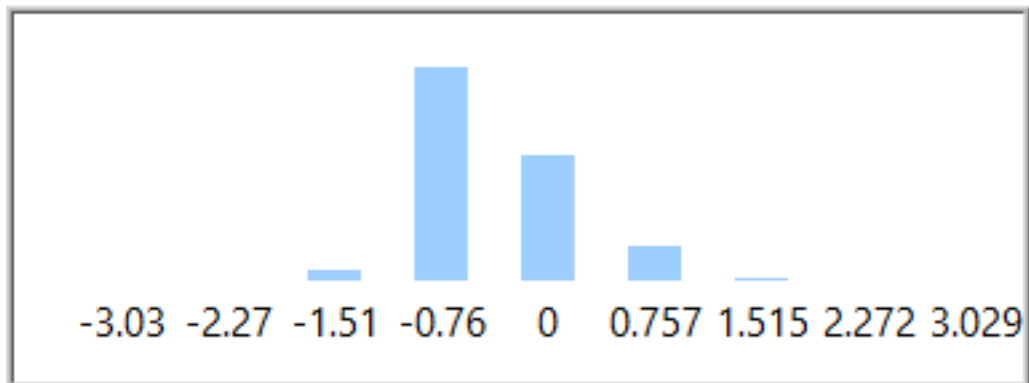

Bar Chart 2

Figure181 Bar Chart 10723.3260Hz

Frequency	LowerLimit	UpperLimit	CP	CPK	Cpl	Cpu
11101.633 0	-3.5339	3.5339	1.9488	1.7397	1.7397	2.1580