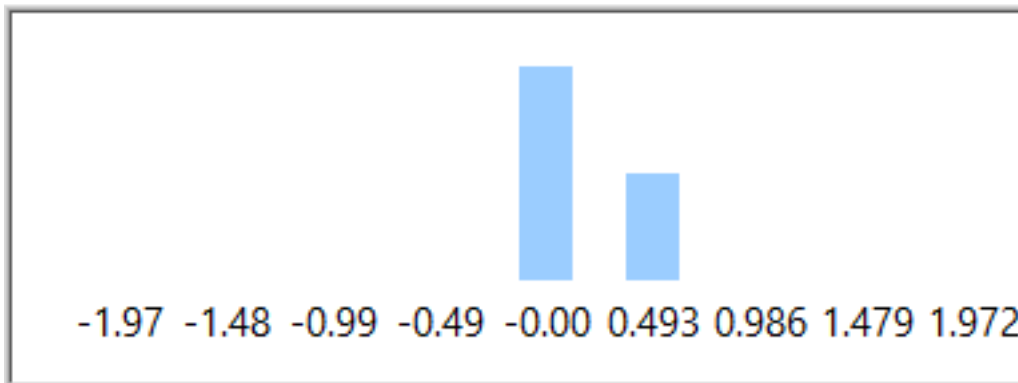

Distribution Chart 2

Figure46 Distribution 1053.7210Hz

Bar Chart 2

Figure47 Bar Chart 1053.7210Hz

Frequency	LowerLimit	UpperLimit	CP	CPK	Cpl	Cpu
1090.7710	-2.1769	2.1769	4.9406	4.5128	5.3683	4.5128

Distribution Chart 2