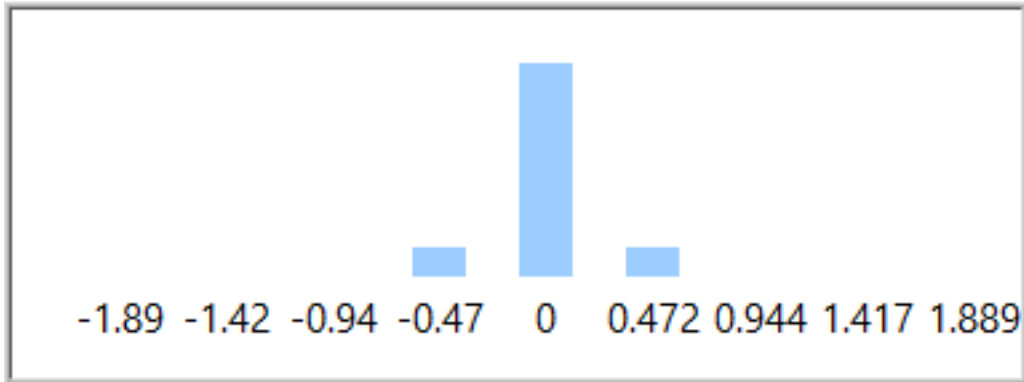

Figure144 Distribution 5749.6850Hz

Bar Chart 2

Figure145 Bar Chart 5749.6850Hz

Frequency	LowerLimit	UpperLimit	CP	CPK	Cpl	Cpu
5951.8480	-2.1586	2.1586	2.7860	2.7468	2.7468	2.8253

Distribution Chart 2

Figure146 Distribution 5951.8480Hz