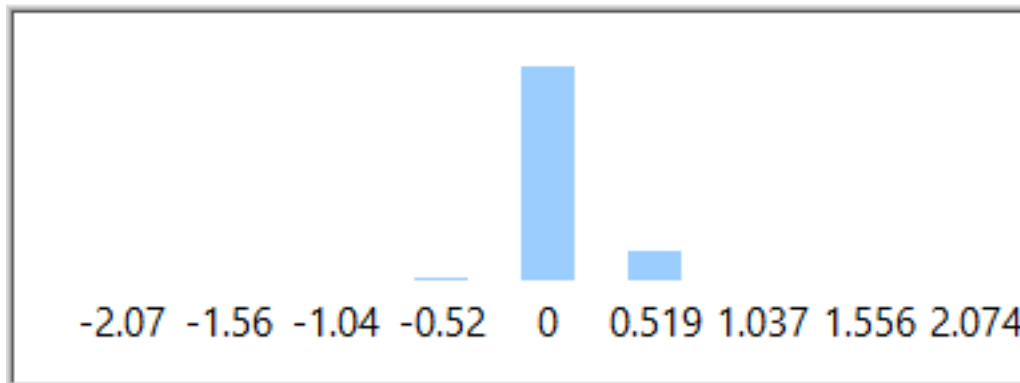

Distribution Chart 2

Figure40 Distribution 949.7370Hz

Bar Chart 2

Figure41 Bar Chart 949.7370Hz

Frequency	LowerLimit	UpperLimit	CP	CPK	Cpl	Cpu
983.1300	-2.2965	2.2965	6.0414	5.7214	6.3613	5.7214

Distribution Chart 2