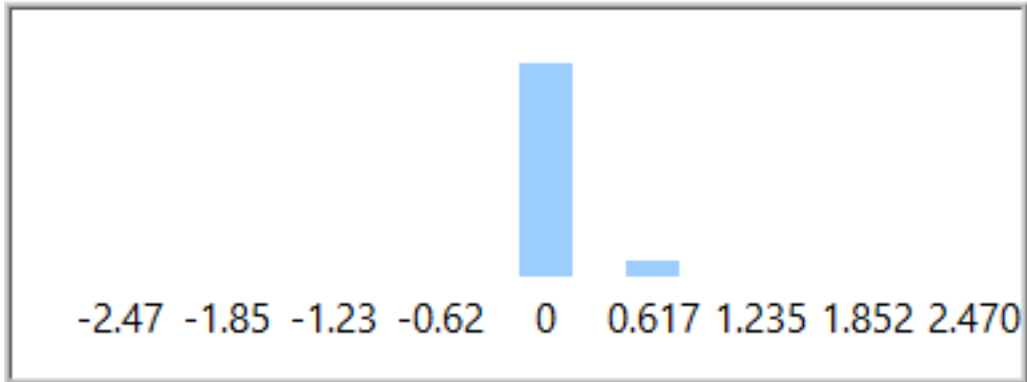

Figure78 Distribution 1833.7750Hz

Bar Chart 2

Figure79 Bar Chart 1833.7750Hz

Frequency	LowerLimit	UpperLimit	CP	CPK	Cpl	Cpu
1898.2520	-2.8643	2.8643	7.0748	6.8017	7.3480	6.8017

Distribution Chart 2

Figure80 Distribution 1898.2520Hz