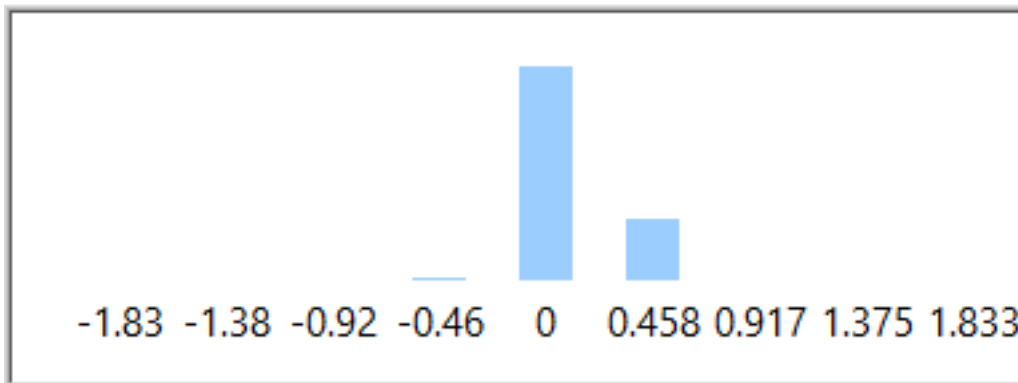

Distribution Chart 2

Figure58 Distribution 1296.9440Hz

Bar Chart 2

Figure59 Bar Chart 1296.9440Hz

Frequency	LowerLimit	UpperLimit	CP	CPK	Cpl	Cpu
1342.6980	-2.1236	2.1236	5.6926	5.3781	6.0071	5.3781

Distribution Chart 2