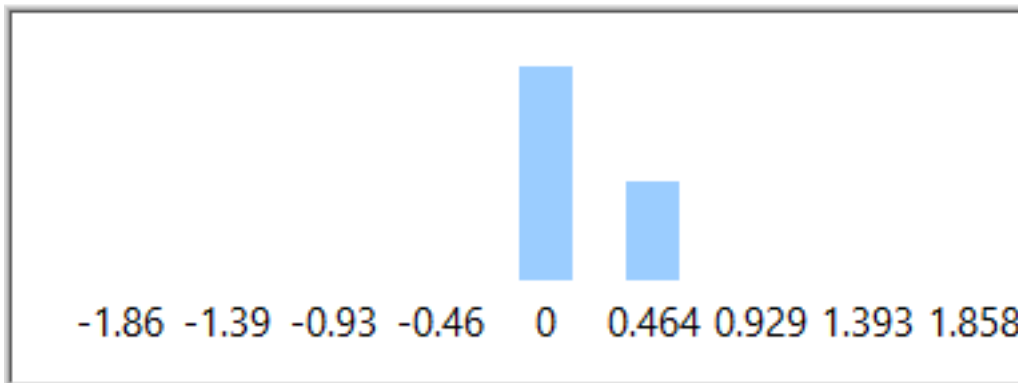

Distribution Chart 2

Figure52 Distribution 1168.9570Hz

Bar Chart 2

Figure53 Bar Chart 1168.9570Hz

Frequency	LowerLimit	UpperLimit	CP	CPK	Cpl	Cpu
1210.1970	-2.0442	2.0442	5.3080	4.9024	5.7135	4.9024

Distribution Chart 2