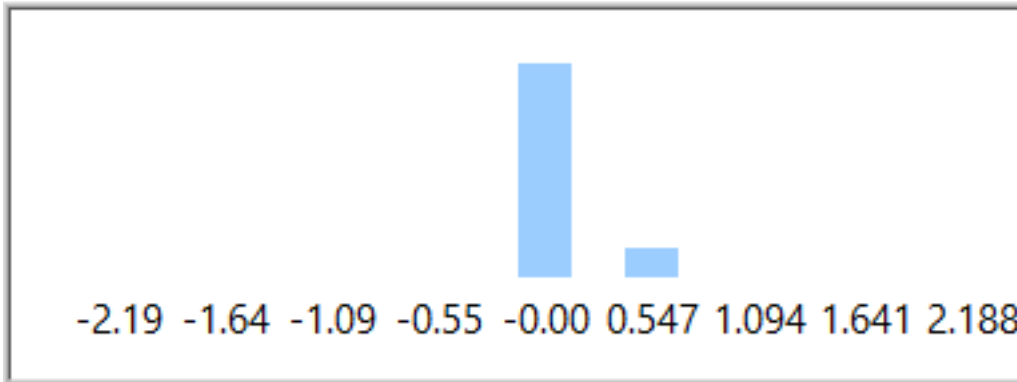

Distribution Chart 2

Figure70 Distribution 1596.4900Hz

Bar Chart 2

Figure71 Bar Chart 1596.4900Hz

Frequency	LowerLimit	UpperLimit	CP	CPK	Cpl	Cpu
1652.8120	-2.5371	2.5371	6.6032	6.3016	6.9049	6.3016

Distribution Chart 2