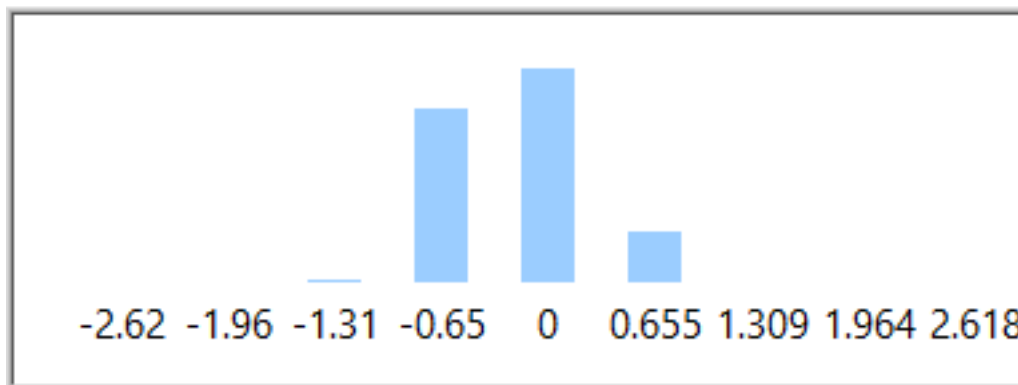

Distribution Chart 2

Figure172 Distribution 9336.8240Hz

Bar Chart 2

Figure173 Bar Chart 9336.8240Hz

Frequency	LowerLimit	UpperLimit	CP	CPK	Cpl	Cpu
9665.1140	-3.0550	3.0550	2.6623	2.4787	2.4787	2.8459

Distribution Chart 2