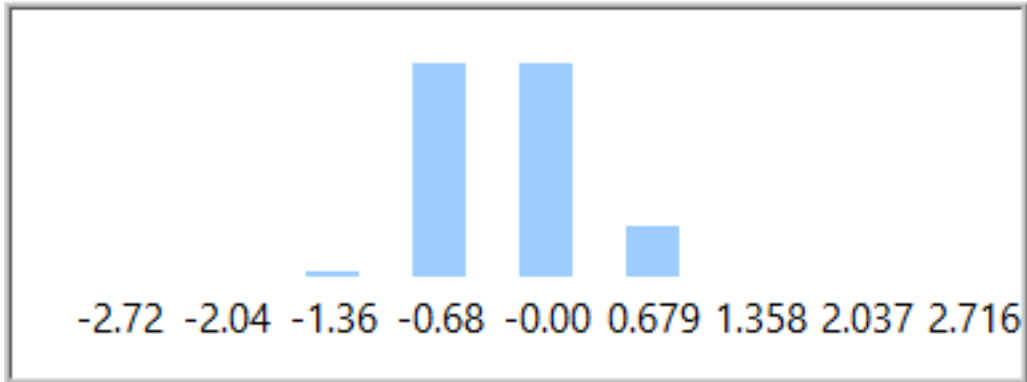

Figure174 Distribution 9665.1140Hz

Bar Chart 2

Figure175 Bar Chart 9665.1140Hz

Frequency	LowerLimit	UpperLimit	CP	CPK	Cpl	Cpu
10006.089 0	-3.1687	3.1687	2.5343	2.3227	2.3227	2.7459

Distribution Chart 2

Figure176 Distribution 10006.0890Hz