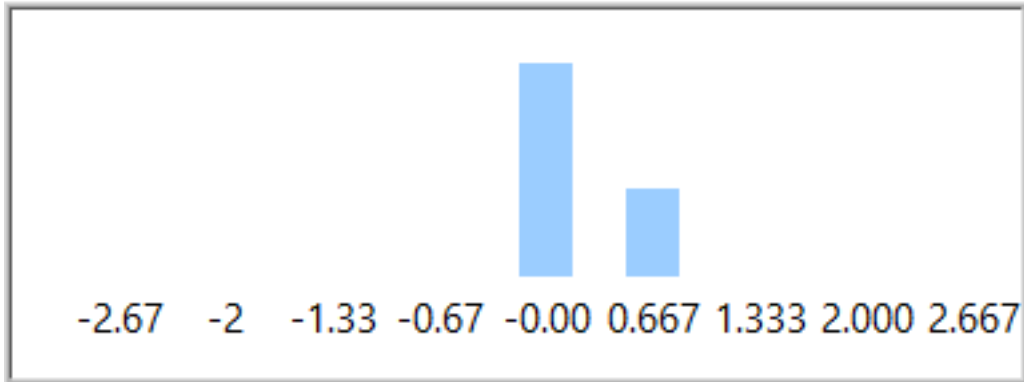

Figure96 Distribution 2504.4570Hz

Bar Chart 2

Figure97 Bar Chart 2504.4570Hz

Frequency	LowerLimit	UpperLimit	CP	CPK	Cpl	Cpu
2592.5150	-3.0000	3.0000	6.5456	6.1678	6.9235	6.1678

Distribution Chart 2

Figure98 Distribution 2592.5150Hz