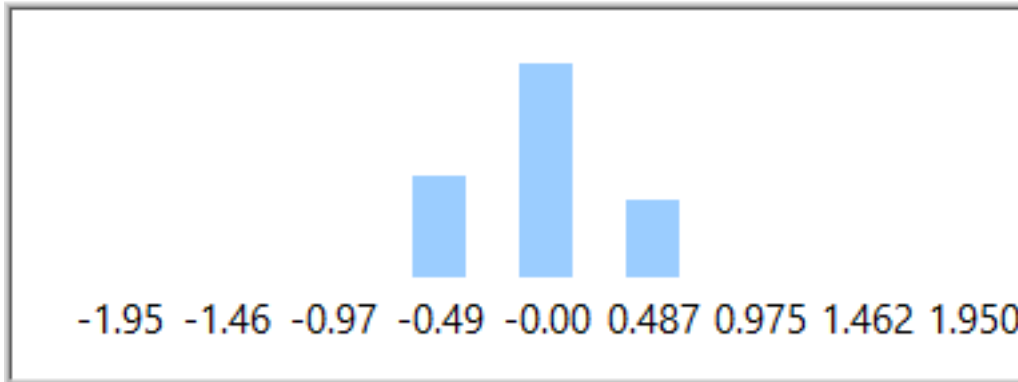

Distribution Chart 2

Figure148 Distribution 6161.8220Hz

Bar Chart 2

Figure149 Bar Chart 6161.8220Hz

Frequency	LowerLimit	UpperLimit	CP	CPK	Cpl	Cpu
6379.2050	-2.2299	2.2299	2.5457	2.4981	2.4981	2.5933

Distribution Chart 2