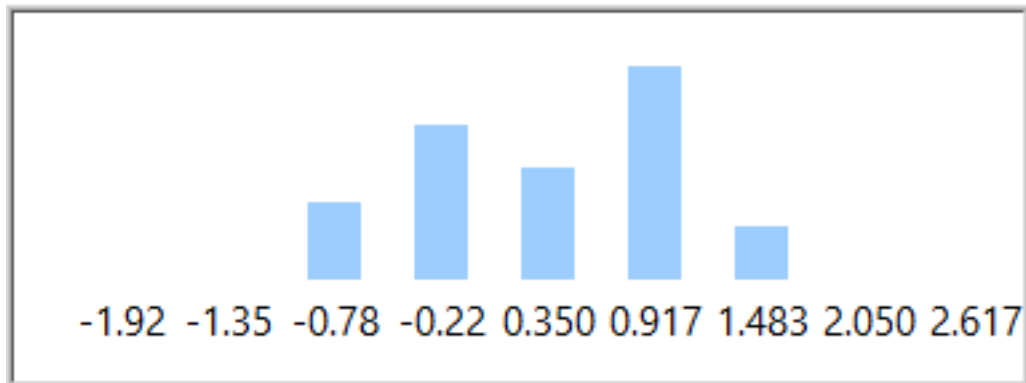

Figure138 Distribution 5182.2880Hz

Bar Chart 2

Figure139 Bar Chart 5182.2880Hz

Frequency	LowerLimit	UpperLimit	CP	CPK	Cpl	Cpu
5365.1130	-2.0609	2.0609	1.5268	1.3632	1.6903	1.3632

Distribution Chart 2

Figure140 Distribution 5365.1130Hz