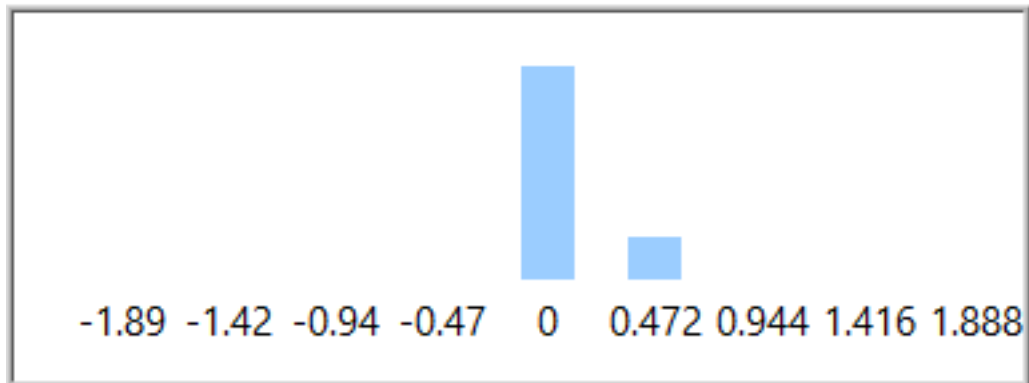

Figure60 Distribution 1342.6980Hz

Bar Chart 2

Figure61 Bar Chart 1342.6980Hz

Frequency	LowerLimit	UpperLimit	CP	CPK	Cpl	Cpu
1390.0670	-2.1868	2.1868	5.8271	5.5367	6.1174	5.5367

Distribution Chart 2

Figure62 Distribution 1390.0670Hz