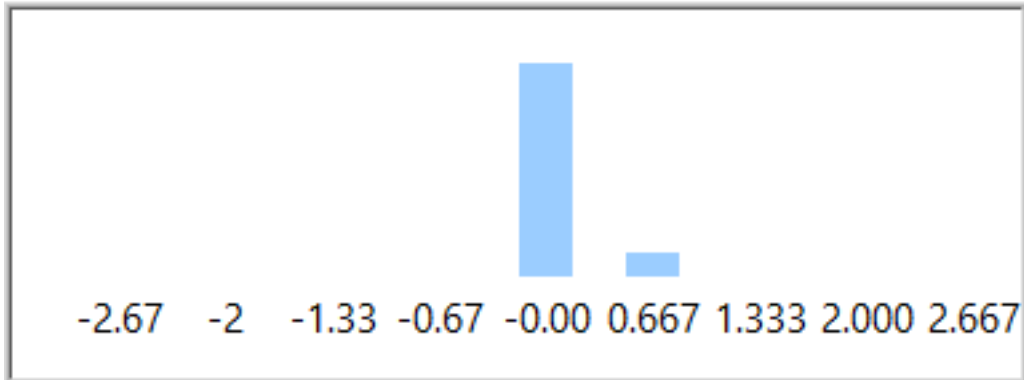

Figure84 Distribution 2034.5510Hz

Bar Chart 2

Figure85 Bar Chart 2034.5510Hz

Frequency	LowerLimit	UpperLimit	CP	CPK	Cpl	Cpu
2106.0870	-3.0000	3.0000	6.6847	6.3668	7.0026	6.3668

Distribution Chart 2

Figure86 Distribution 2106.0870Hz