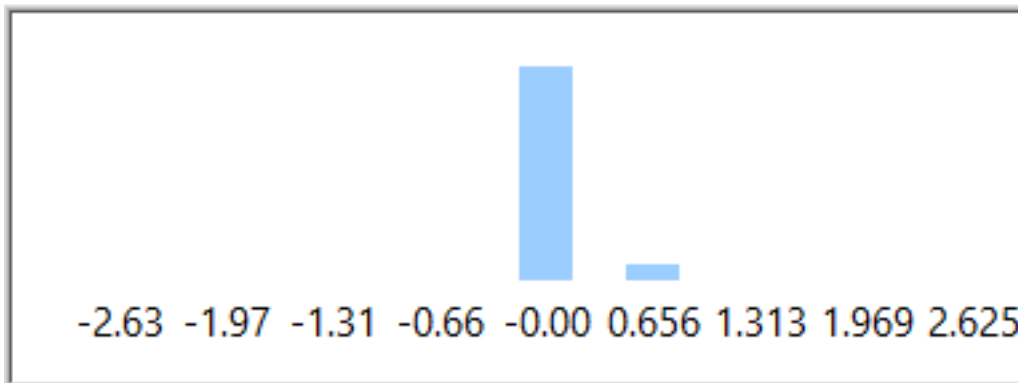

Distribution Chart 2

Figure82 Distribution 1965.2200Hz

Bar Chart 2

Figure83 Bar Chart 1965.2200Hz

Frequency	LowerLimit	UpperLimit	CP	CPK	Cpl	Cpu
2034.5510	-3.0000	3.0000	6.9551	6.6517	7.2584	6.6517

Distribution Chart 2