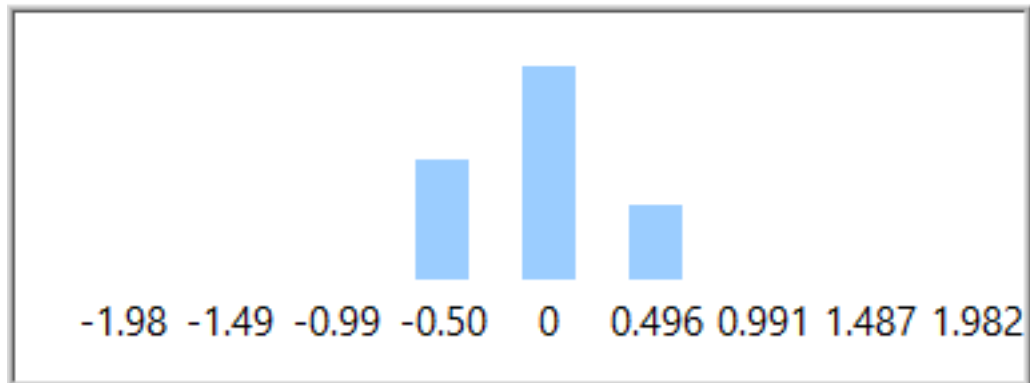

Figure150 Distribution 6379.2050Hz

Bar Chart 2

Figure151 Bar Chart 6379.2050Hz

Frequency	LowerLimit	UpperLimit	CP	CPK	Cpl	Cpu
6603.5020	-2.2673	2.2673	2.6401	2.5827	2.5827	2.6976

Distribution Chart 2

Figure152 Distribution 6603.5020Hz