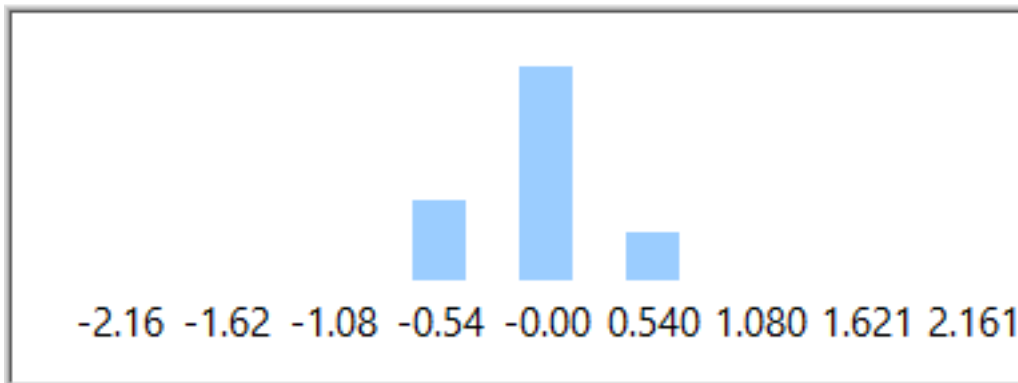

Distribution Chart 2

Figure160 Distribution 7584.9760Hz

Bar Chart 2

Figure161 Bar Chart 7584.9760Hz

Frequency	LowerLimit	UpperLimit	CP	CPK	Cpl	Cpu
7852.5640	-2.4754	2.4754	2.8936	2.8305	2.8305	2.9566

Distribution Chart 2