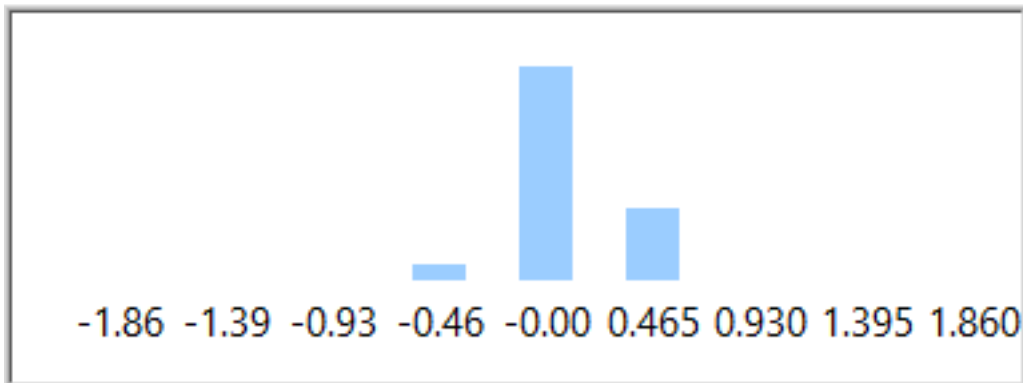

Distribution Chart 2

Figure142 Distribution 5553.7540Hz

Bar Chart 2

Figure143 Bar Chart 5553.7540Hz

Frequency	LowerLimit	UpperLimit	CP	CPK	Cpl	Cpu
5749.6850	-2.1249	2.1249	3.8255	3.8244	3.8265	3.8244

Distribution Chart 2