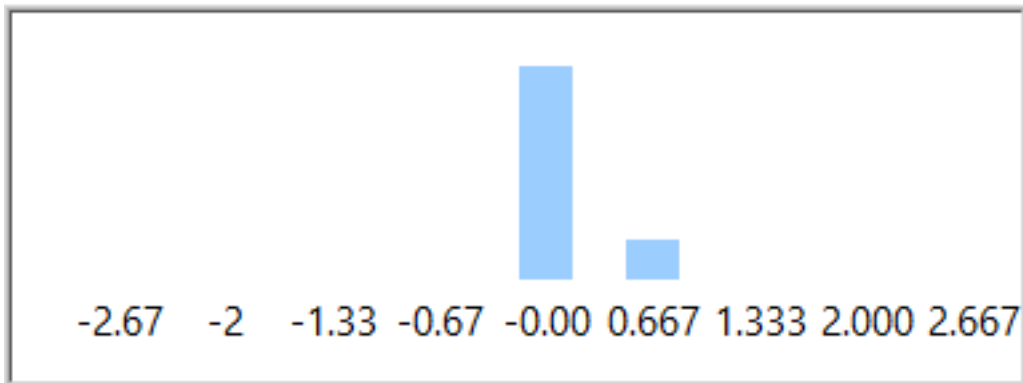

Figure90 Distribution 2257.3090Hz

Bar Chart 2

Figure91 Bar Chart 2257.3090Hz

Frequency	LowerLimit	UpperLimit	CP	CPK	Cpl	Cpu
2336.6780	-3.0000	3.0000	5.5713	5.2052	5.9374	5.2052

Distribution Chart 2

Figure92 Distribution 2336.6780Hz