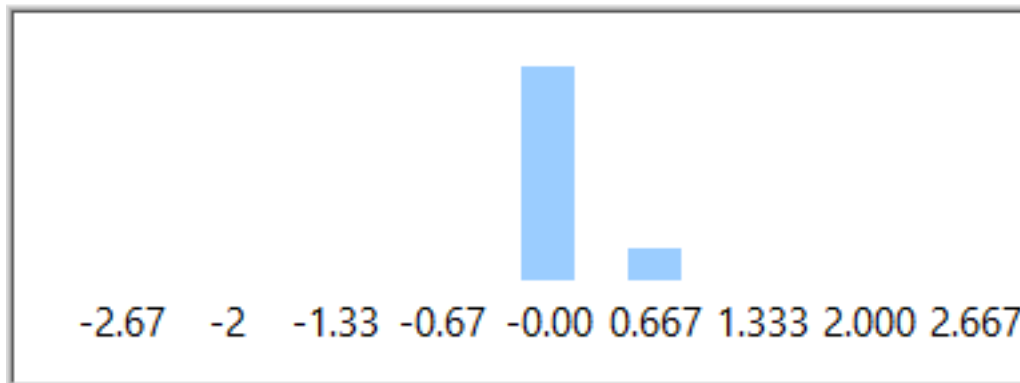

Distribution Chart 2

Figure88 Distribution 2180.3870Hz

Bar Chart 2

Figure89 Bar Chart 2180.3870Hz

Frequency	LowerLimit	UpperLimit	CP	CPK	Cpl	Cpu
2257.3090	-3.0000	3.0000	5.9744	5.6254	6.3234	5.6254

Distribution Chart 2