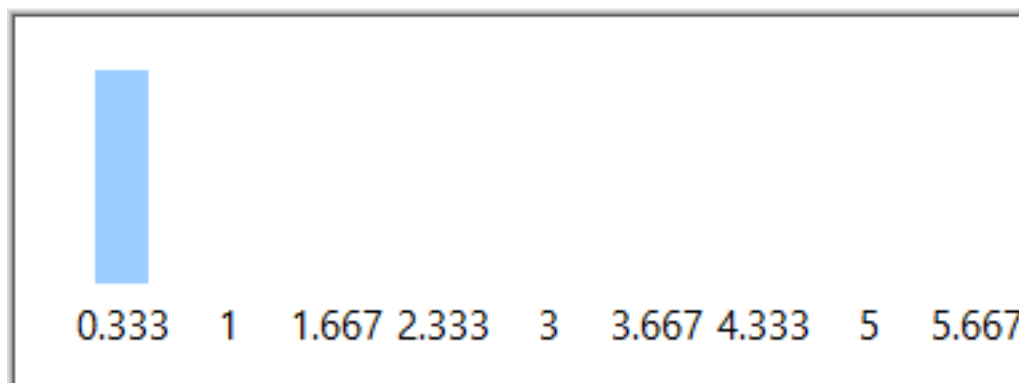

Bar Chart 2

Figure195 Bar Chart 9665.1140Hz