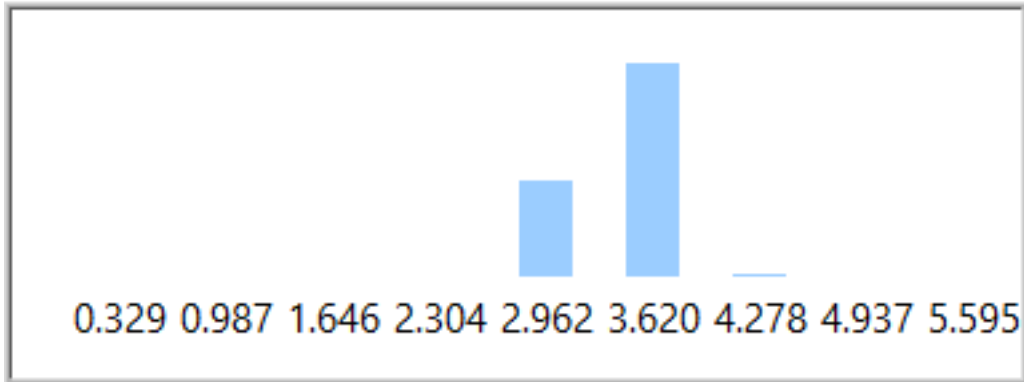

Figure78 Distribution 1296.9440Hz

Bar Chart 2

Figure79 Bar Chart 1296.9440Hz

Frequency	LowerLimit	UpperLimit	CP	CPK	Cpl	Cpu
1342.6980	0.0000	6.1803	4.4321	1.3309	4.8714	3.9928

Distribution Chart 2

Figure80 Distribution 1342.6980Hz