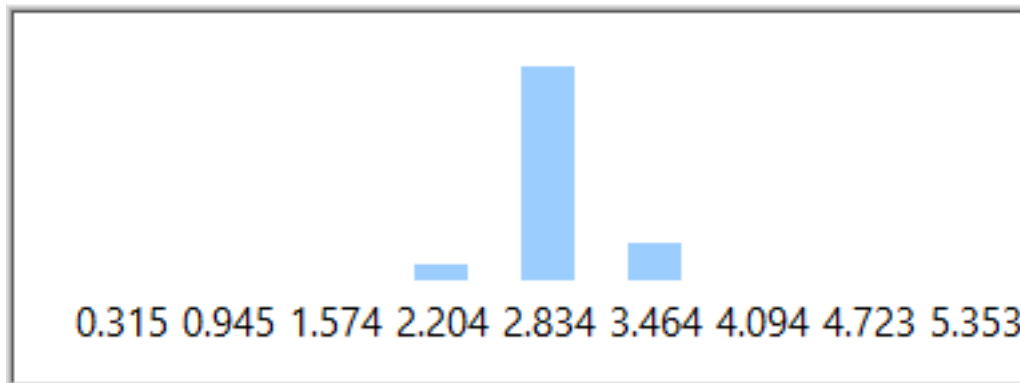

Distribution Chart 2

Figure76 Distribution 1252.8910Hz

Bar Chart 2

Figure77 Bar Chart 1252.8910Hz

Frequency	LowerLimit	UpperLimit	CP	CPK	Cpl	Cpu
1296.9440	0.0000	5.9238	3.9166	1.1084	4.5081	3.3251

Distribution Chart 2