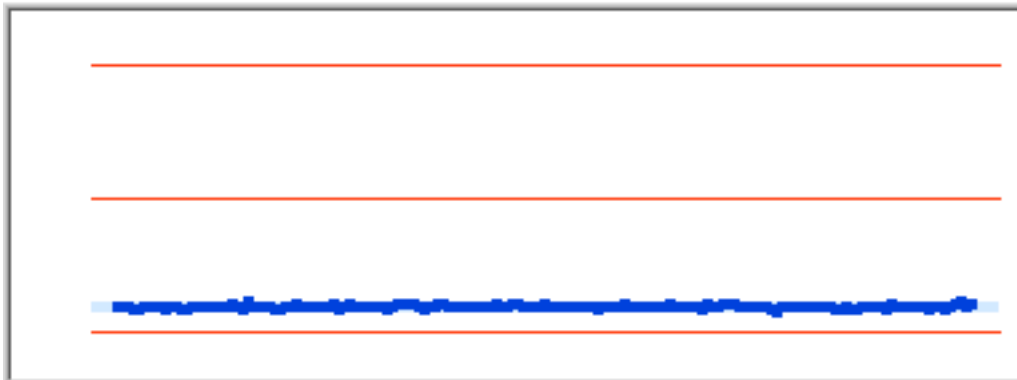

Distribution Chart 2

Figure94 Distribution 1711.1220Hz

Bar Chart 2

Figure95 Bar Chart 1711.1220Hz

Frequency	LowerLimit	UpperLimit	CP	CPK	Cpl	Cpu
1771.2860	0.0000	5.5355	33.0436	20.0430	5.9583	60.1290

Distribution Chart 2