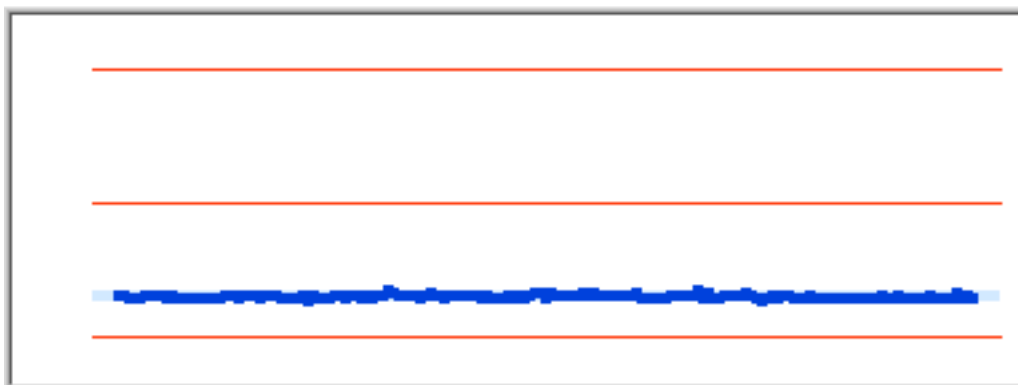

Figure114 Distribution 2419.1130Hz

Bar Chart 2

Figure115 Bar Chart 2419.1130Hz

Frequency	LowerLimit	UpperLimit	CP	CPK	Cpl	Cpu
2504.4570	0.0000	2.5000	25.4447	14.4839	7.4376	43.4518

Distribution Chart 2

Figure116 Distribution 2504.4570Hz