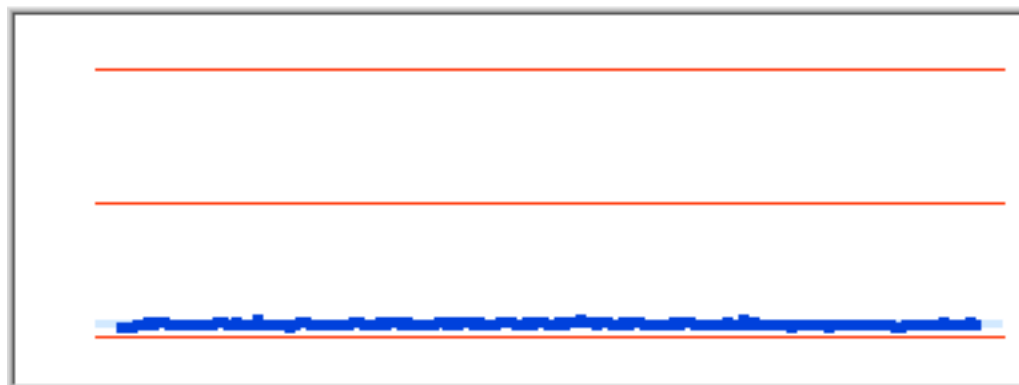

Distribution Chart 2

Figure194 Distribution 9665.1140Hz