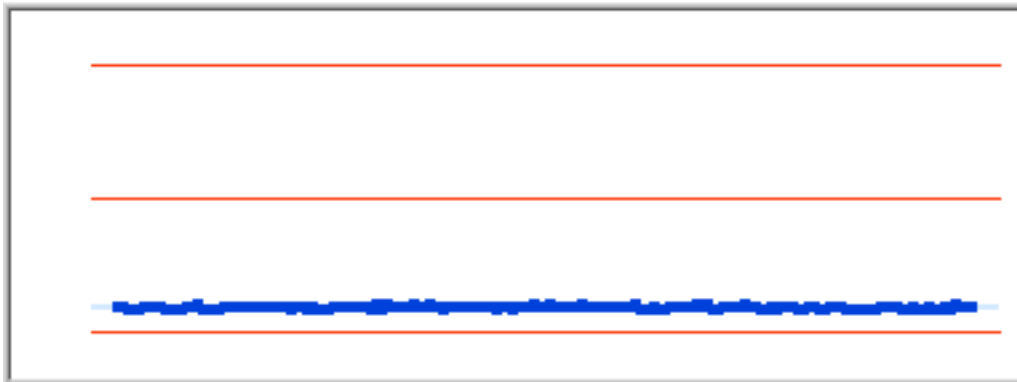

Distribution Chart 2

Figure112 Distribution 2336.6780Hz

Bar Chart 2

Figure113 Bar Chart 2336.6780Hz

Frequency	LowerLimit	UpperLimit	CP	CPK	Cpl	Cpu
2419.1130	0.0000	2.7897	35.1270	21.3650	6.1590	64.0949

Distribution Chart 2